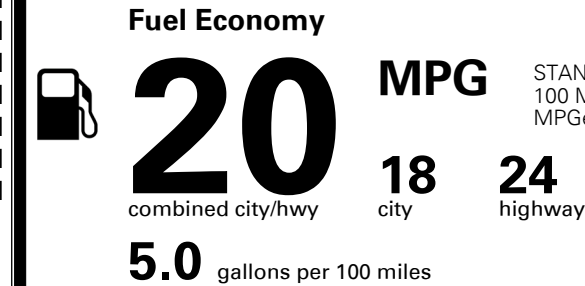

EPA DOT Fuel Economy and Environment

Gasoline Vehicle

STANDARD SUVs range from 11 to 100 MPG. The best vehicle rates 140 MPGe.

You spend
$3,750
more in fuel costs
over 5 years
compared to the
average new vehicle.

Annual fuel cost
$2,700