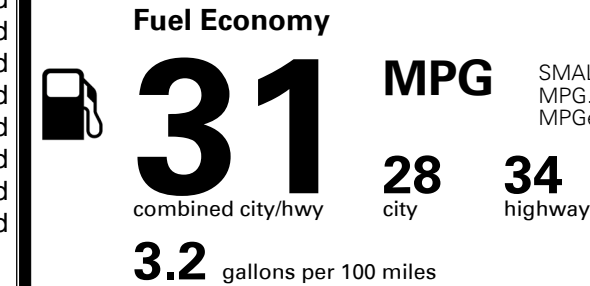

EPA DOT Fuel Economy and Environment

Gasoline Vehicle

SMALL SUVs range from 14 to 118 MPG. The best vehicle rates 140 MPGe.

You save $1,000
in fuel costs over 5 years compared to the average new vehicle.

Annual fuel cost $1,750