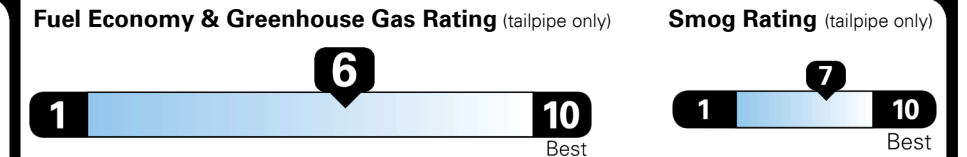

This vehicle emits 288 grams CO₂ per mile. The best emits 0 grams per mile (tailpipe only). Producing and distributing fuel also create emissions; learn more at fueleconomy.gov.

Actual results will vary for many reasons, including driving conditions and how you drive and maintain your vehicle. The average new vehicle gets 28 MPG and costs $9,750 to fuel over 5 years. Cost estimates are based on 15,000 miles per year at $ 3.60 per gallon. MPGe is miles per gasoline gallon equivalent. Vehicle emissions are a significant cause of climate change and smog.

fueleconomy.gov

Calculate personalized estimates and compare vehicles

GOVERNMENT 5-STAR SAFETY RATINGS

Overall Vehicle Score Not Rated

Based on the combined rating of frontal, side and rollover. Should ONLY be compared to other vehicles of similar size and weight.

Frontal Driver Not Rated

Crash Passenger Not Rated

Based on the risk of injury in a frontal impact. Should ONLY be compared to other vehicles of similar size and weight.

Side Front seat Not Rated

Crash Rear seat Not Rated

Star ratings based on the risk of injury in a side impact.

Rollover ★★★★★

Star ratings based on the risk of rollover in a single-vehicle crash.

Star ratings range from 1 to 5 stars (★★★★★) with 5 being the highest.

Source: National Highway Traffic Safety Administration (NHTSA).

www.safercar.gov or 1-888-327-4236

Manufacturer's suggested retail price includes Manufacturer's recommended pre-delivery service. License and title fees, state and local taxes and other dealer installed options and accessories are not included in the manufacturer's suggested retail price.

PARTS CONTENT INFORMATION

FOR VEHICLES IN THIS CAR LINE U.S./CANADIAN PARTS CONTENT: 4 %

MAJOR SOURCES OF FOREIGN PARTS: KOREA: 85%

NOTE: PARTS CONTENT DOES NOT INCLUDE FINAL ASSEMBLY, DISTRIBUTION, OR OTHER NON-PARTS COSTS.

FOR THIS VEHICLE FINAL ASSEMBLY POINT: GWANGJU, KOREA

COUNTRY OF ORIGIN

ENGINE: KOREA

TRANSMISSION: KOREA