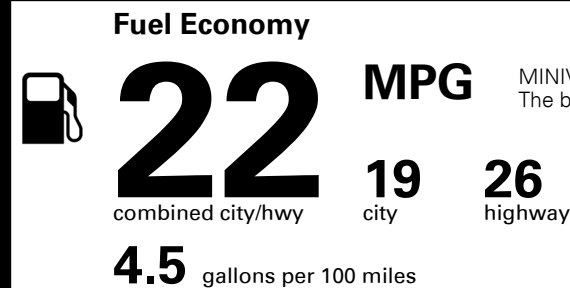

TOTAL ADDITIONAL WEIGHT: 11.4

EPA DOT Fuel Economy and Environment

Gasoline Vehicle

You spend
\$2,500
 more in fuel costs
 over 5 years
 compared to the
 average new vehicle.

Annual fuel cost
\$2,450

Actual results will vary for many reasons, including driving conditions and how you drive and maintain your vehicle. The average new vehicle gets 28 MPG and costs \$9,750 to fuel over 5 years. Cost estimates are based on 15,000 miles per year at \$ 3.60 per gallon. MPGe is miles per gasoline gallon equivalent. Vehicle emissions are a significant cause of climate change and smog.