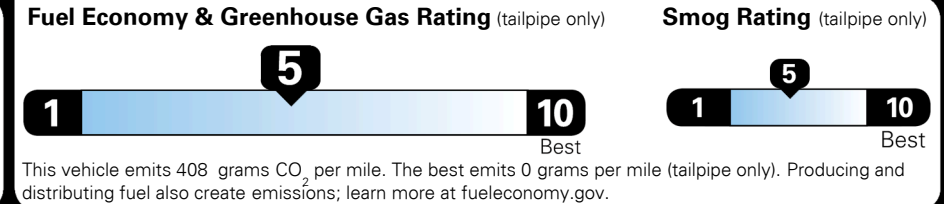

TOTAL ADDITIONAL WEIGHT: 11.4

EPA DOT Fuel Economy and Environment

Gasoline Vehicle

You spend
\$2,500
 more in fuel costs
 over 5 years
 compared to the
 average new vehicle.

Annual fuel cost
\$2,450

Actual results will vary for many reasons, including driving conditions and how you drive and maintain your vehicle. The average new vehicle gets 28 MPG and costs \$9,750 to fuel over 5 years. Cost estimates are based on 15,000 miles per year at \$ 3.60 per gallon. MPGe is miles per gasoline gallon equivalent. Vehicle emissions are a significant cause of climate change and smog.