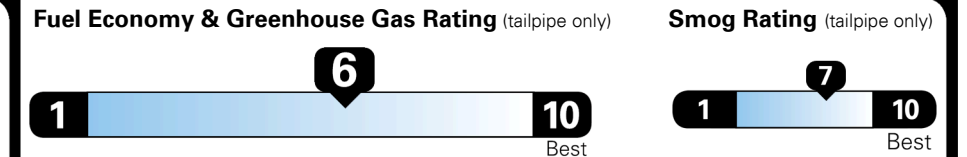

This vehicle emits 277 grams CO₂ per mile. The best emits 0 grams per mile (tailpipe only). Producing and distributing fuel also create emissions; learn more at fueleconomy.gov.

Actual results will vary for many reasons, including driving conditions and how you drive and maintain your vehicle. The average new vehicle gets 28 MPG and costs $9,750 to fuel over 5 years. Cost estimates are based on 15,000 miles per year at $ 3.60 per gallon. MPGe is miles per gasoline gallon equivalent. Vehicle emissions are a significant cause of climate change and smog.

fueleconomy.gov

Calculate personalized estimates and compare vehicles

GOVERNMENT 5-STAR SAFETY RATINGS

Overall Vehicle Score ★ ★ ★ ★ ▲

Based on the combined rating of frontal, side and rollover. Should ONLY be compared to other vehicles of similar size and weight. ▲ Safety Concern: Visit www.safercar.gov or call 1-888-327-4236 for more details.

Frontal Driver ★ ★ ★ ★
Crash Passenger ★ ★ ★

Based on the risk of injury in a frontal impact. Should ONLY be compared to other vehicles of similar size and weight.

Side Front seat ★ ★ ★ ★ ★
Crash Rear seat ★ ★ ★ ★ ★ ▲

Star ratings based on the risk of injury in a side impact.

Rollover ★ ★ ★ ★
Star ratings based on the risk of rollover in a single-vehicle crash.

Star ratings range from 1 to 5 stars (★★★★★) with 5 being the highest. Source: National Highway Traffic Safety Administration (NHTSA). www.safercar.gov or 1-888-327-4236

Manufacturer's suggested retail price includes Manufacturer's recommended pre-delivery service. License and title fees, state and local taxes and other dealer installed options and accessories are not included in the manufacturer's suggested retail price.

PARTS CONTENT INFORMATION

FOR VEHICLES IN THIS CAR LINE U.S./CANADIAN PARTS CONTENT: 10 %

MAJOR SOURCES OF FOREIGN PARTS:
KOREA: 35%
MEXICO: 50%

NOTE: PARTS CONTENT DOES NOT INCLUDE FINAL ASSEMBLY, DISTRIBUTION, OR OTHER NON-PARTS COSTS.

FOR THIS VEHICLE FINAL ASSEMBLY POINT:
PESQUERIA, NL, MEXICO

COUNTRY OF ORIGIN

ENGINE: MEXICO
TRANSMISSION: MEXICO