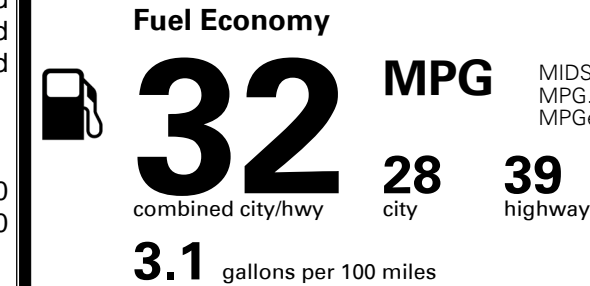

EPA DOT Fuel Economy and Environment

Gasoline Vehicle

MIDSIZE CARS range from 15 to 140 MPG. The best vehicle rates 140 MPGe.

You save $1,250
in fuel costs over 5 years compared to the average new vehicle.

Annual fuel cost
$1,700