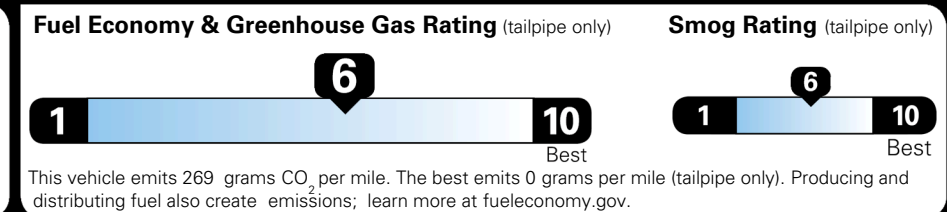

Included
 Included
 Included
 Included
 Included
 Included

ADDITIONAL INSTALLED EQUIPMENT:
 (In addition to or in place of standard features)
 Snow White Pearl Paint

\$395.00

MSRP INCLUDING OPTIONS \$ 23,785.00

INLAND FREIGHT AND HANDLING \$ 1,245.00

TOTAL MANUFACTURER'S SUGGESTED RETAIL PRICE ▶ \$ 25,030.00

TOTAL ADDITIONAL WEIGHT:

*Additional terms and conditions apply.
 **Kia Connect may be currently unavailable for some Model Year 2022 and newer vehicles sold or purchased in Massachusetts; please see owners.kia.com for more information.
 NOTE: When you purchase this vehicle, Kia America, Inc. collects personal information you provide to the dealership. For information on our collection and use of personal information and your rights, please see our Privacy Policy on www.kia.com.

EPA DOT Fuel Economy and Environment

Gasoline Vehicle

You save \$1,000
 in fuel costs over 5 years compared to the average new vehicle.

Annual fuel cost \$1,500

Actual results will vary for many reasons, including driving conditions and how you drive and maintain your vehicle. The average new vehicle gets 29 MPG and costs \$8,500 to fuel over 5 years. Cost estimates are based on 15,000 miles per year at \$ 3.30 per gallon. MPGe is miles per gasoline gallon equivalent. Vehicle emissions are a significant cause of climate change and smog.