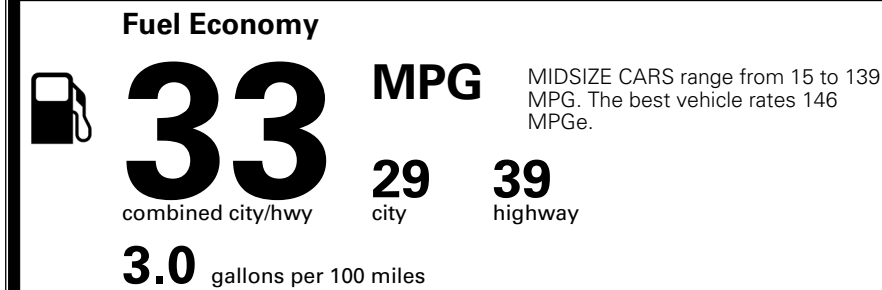

MSRP INCLUDING OPTIONS

\$ 23,785.00

INLAND FREIGHT AND HANDLING

\$ 1,245.00

**TOTAL MANUFACTURER'S SUGGESTED RETAIL PRICE ▶**

**\$ 25,030.00**

\*Additional terms and conditions apply.  
 \*\*Kia Connect may be currently unavailable for some Model Year 2022 and newer vehicles sold or purchased in Massachusetts; please see owners.kia.com for more information.  
 NOTE: When you purchase this vehicle, Kia America, Inc. collects personal information you provide to the dealership. For information on our collection and use of personal information and your rights, please see our Privacy Policy on www.kia.com.

TOTAL ADDITIONAL WEIGHT:

**EPA DOT Fuel Economy and Environment**

**Gasoline Vehicle**

**You save \$1,000**  
 in fuel costs over 5 years compared to the average new vehicle.

**Annual fuel cost \$1,500**

Actual results will vary for many reasons, including driving conditions and how you drive and maintain your vehicle. The average new vehicle gets 29 MPG and costs \$8,500 to fuel over 5 years. Cost estimates are based on 15,000 miles per year at \$ 3.30 per gallon. MPGe is miles per gasoline gallon equivalent. Vehicle emissions are a significant cause of climate change and smog.