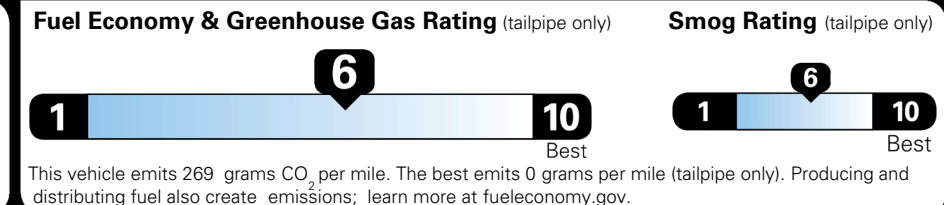

TOTAL ADDITIONAL WEIGHT:

**EPA DOT Fuel Economy and Environment**

**Gasoline Vehicle**

**You save \$1,000**  
 in fuel costs over 5 years compared to the average new vehicle.

**Annual fuel cost \$1,500**

Actual results will vary for many reasons, including driving conditions and how you drive and maintain your vehicle. The average new vehicle gets 29 MPG and costs \$8,500 to fuel over 5 years. Cost estimates are based on 15,000 miles per year at \$ 3.30 per gallon. MPGe is miles per gasoline gallon equivalent. Vehicle emissions are a significant cause of climate change and smog.

**fueleconomy.gov**

Calculate personalized estimates and compare vehicles

**GOVERNMENT 5-STAR SAFETY RATINGS**

**Overall Vehicle Score ★★★★★**

Based on the combined rating of frontal, side and rollover. Should ONLY be compared to other vehicles of similar size and weight.