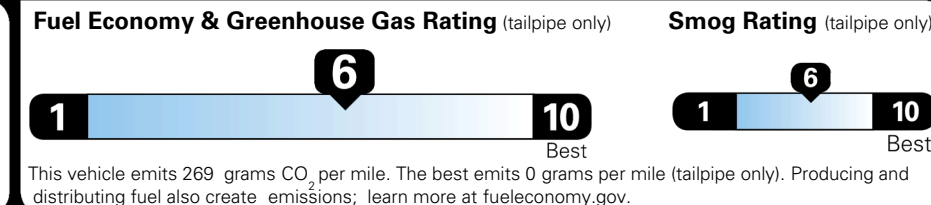

TOTAL ADDITIONAL WEIGHT:

EPA DOT Fuel Economy and Environment

Gasoline Vehicle

You save \$1,000
 in fuel costs over 5 years compared to the average new vehicle.

Annual fuel cost \$1,500

Actual results will vary for many reasons, including driving conditions and how you drive and maintain your vehicle. The average new vehicle gets 29 MPG and costs \$8,500 to fuel over 5 years. Cost estimates are based on 15,000 miles per year at \$ 3.30 per gallon. MPGe is miles per gasoline gallon equivalent. Vehicle emissions are a significant cause of climate change and smog.