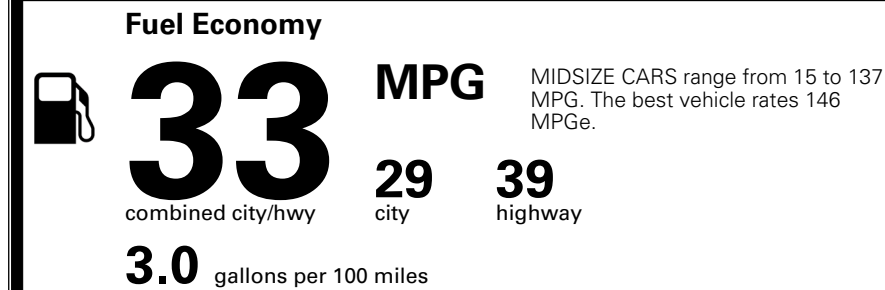

TOTAL ADDITIONAL WEIGHT:

EPA DOT Fuel Economy and Environment

Gasoline Vehicle

You save \$1,000
 in fuel costs
 over 5 years
 compared to the
 average new vehicle.

Annual fuel cost \$1,500

Actual results will vary for many reasons, including driving conditions and how you drive and maintain your vehicle. The average new vehicle gets 29 MPG and costs \$8,500 to fuel over 5 years. Cost estimates are based on 15,000 miles per year at \$ 3.30 per gallon. MPGe is miles per gasoline gallon equivalent. Vehicle emissions are a significant cause of climate change and smog.