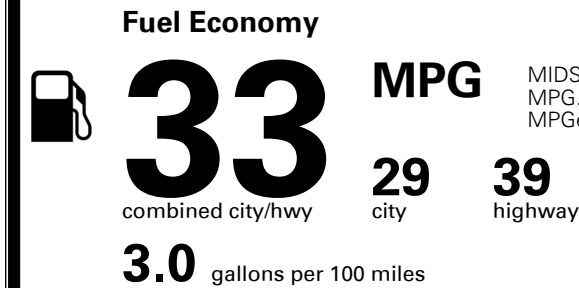

EPA DOT Fuel Economy and Environment

Gasoline Vehicle

You save \$1,500
in fuel costs over 5 years
 compared to the average new vehicle.

Annual fuel cost \$1,600

Actual results will vary for many reasons, including driving conditions and how you drive and maintain your vehicle. The average new vehicle gets 28 MPG and costs \$9,500 to fuel over 5 years. Cost estimates are based on 15,000 miles per year at \$ 3.50 per gallon. MPGe is miles per gasoline gallon equivalent. Vehicle emissions are a significant cause of climate change and smog.