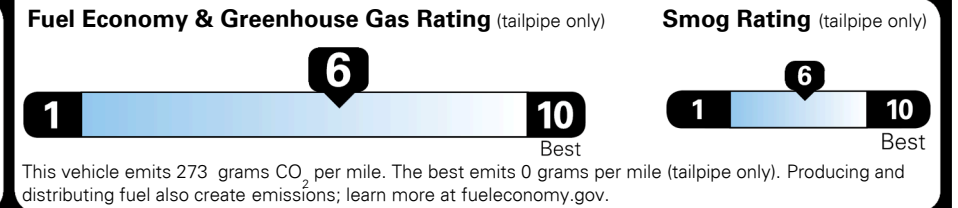

EPA DOT Fuel Economy and Environment

Gasoline Vehicle

You save \$1,500
in fuel costs over 5 years
 compared to the average new vehicle.

Annual fuel cost \$1,600

Actual results will vary for many reasons, including driving conditions and how you drive and maintain your vehicle. The average new vehicle gets 28 MPG and costs \$9,500 to fuel over 5 years. Cost estimates are based on 15,000 miles per year at \$ 3.50 per gallon. MPGe is miles per gasoline gallon equivalent. Vehicle emissions are a significant cause of climate change and smog.