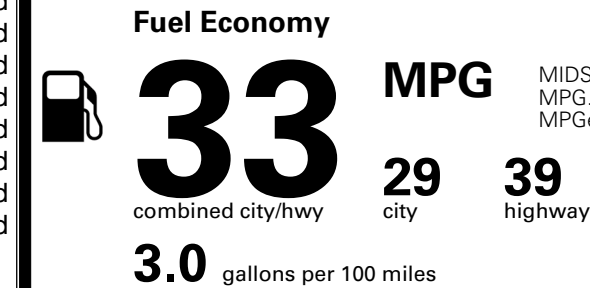

\$ 24,885.00

INLAND FREIGHT AND HANDLING

\$ 1,245.00

TOTAL MANUFACTURER'S SUGGESTED RETAIL PRICE ▶

\$ 26,130.00

*Additional terms and conditions apply.

**Kia Connect may be currently unavailable for some Model Year 2022 and newer vehicles sold or purchased in Massachusetts; please see owners.kia.com for more information.

TOTAL ADDITIONAL WEIGHT:

EPA DOT Fuel Economy and Environment

Gasoline Vehicle

You save \$1,000
 in fuel costs over 5 years compared to the average new vehicle.

Annual fuel cost \$1,500

Actual results will vary for many reasons, including driving conditions and how you drive and maintain your vehicle. The average new vehicle gets 29 MPG and costs \$8,500 to fuel over 5 years. Cost estimates are based on 15,000 miles per year at \$ 3.30 per gallon. MPGe is miles per gasoline gallon equivalent. Vehicle emissions are a significant cause of climate change and smog.