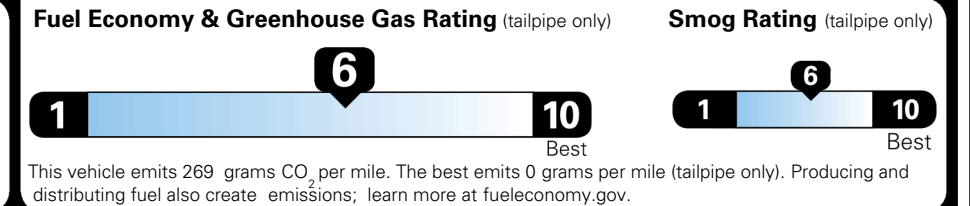

TOTAL ADDITIONAL WEIGHT:

EPA DOT Fuel Economy and Environment

Gasoline Vehicle

You save \$1,000
 in fuel costs over 5 years compared to the average new vehicle.

Annual fuel cost \$1,500

Actual results will vary for many reasons, including driving conditions and how you drive and maintain your vehicle. The average new vehicle gets 29 MPG and costs \$8,500 to fuel over 5 years. Cost estimates are based on 15,000 miles per year at \$ 3.30 per gallon. MPGe is miles per gasoline gallon equivalent. Vehicle emissions are a significant cause of climate change and smog.