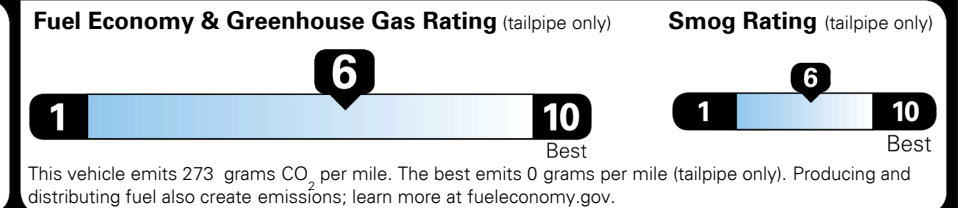

Actual results will vary for many reasons, including driving conditions and how you drive and maintain your vehicle. The average new vehicle gets 28 MPG and costs $9,500 to fuel over 5 years. Cost estimates are based on 15,000 miles per year at $ 3.50 per gallon. MPGe is miles per gasoline gallon equivalent. Vehicle emissions are a significant cause of climate change and smog.

fueleconomy.gov

Calculate personalized estimates and compare vehicles

GOVERNMENT 5-STAR SAFETY RATINGS

Overall Vehicle Score	Not Rated	
Based on the combined rating of frontal, side and rollover. Should ONLY be compared to other vehicles of similar size and weight.		
Frontal Crash	Driver	Not Rated
Crash	Passenger	Not Rated
Based on the risk of injury in a frontal impact. Should ONLY be compared to other vehicles of similar size and weight.		
Side Crash	Front seat	Not Rated
Crash	Rear seat	Not Rated
Star ratings based on the risk of injury in a side impact.		
Rollover	Not Rated	
Star ratings based on the risk of rollover in a single-vehicle crash.		

Star ratings range from 1 to 5 stars (★★★★★) with 5 being the highest.
Source: National Highway Traffic Safety Administration (NHTSA).
www.safercar.gov or 1-888-327-4236

Manufacturer's suggested retail price includes Manufacturer's recommended pre-delivery service. License and title fees, state and local taxes and other dealer installed options and accessories are not included in the manufacturer's suggested retail price.

PARTS CONTENT INFORMATION

FOR VEHICLES IN THIS CAR LINE U.S./CANADIAN PARTS CONTENT: 20 %

MAJOR SOURCES OF FOREIGN PARTS:
KOREA: 40%
MEXICO: 35%

NOTE: PARTS CONTENT DOES NOT INCLUDE FINAL ASSEMBLY, DISTRIBUTION, OR OTHER NON-PARTS COSTS.

FOR THIS VEHICLE FINAL ASSEMBLY POINT: PESQUERIA, NL, MEXICO

COUNTRY OF ORIGIN ENGINE (MOTOR): USA
TRANSMISSION: MEXICO