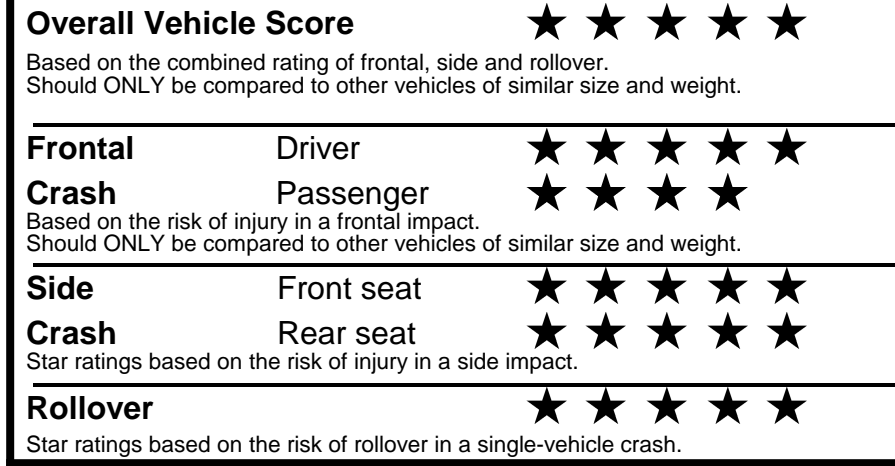

**fueleconomy.gov**  
 Calculate personalized estimates and compare vehicles

**GOVERNMENT 5-STAR SAFETY RATINGS**

Star ratings range from 1 to 5 stars (★★★★★) with 5 being the highest.  
 Source: National Highway Traffic Safety Administration (NHTSA).  
 www.safercar.gov or 1-888-327-4236