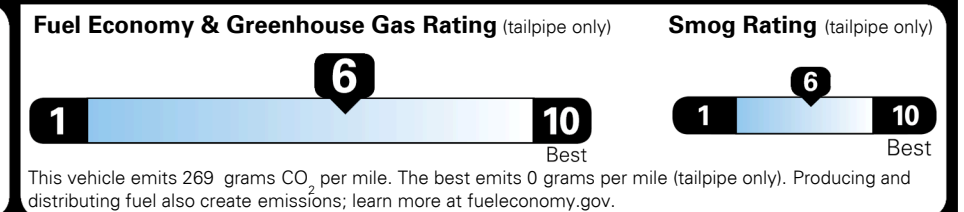

Included  
 Included  
 Included  
 Included  
 Included  
 Included  
 Included

**ADDITIONAL INSTALLED EQUIPMENT:**  
 (In addition to or in place of standard features)

**MSRP INCLUDING OPTIONS \$ 24,390.00**

**EPA DOT Fuel Economy and Environment**

**Gasoline Vehicle**

**You save \$1,000**  
 in fuel costs over 5 years compared to the average new vehicle.

**Annual fuel cost \$1,500**

Actual results will vary for many reasons, including driving conditions and how you drive and maintain your vehicle. The average new vehicle gets 29 MPG and costs \$8,500 to fuel over 5 years. Cost estimates are based on 15,000 miles per year at \$ 3.30 per gallon. MPGe is miles per gasoline gallon equivalent. Vehicle emissions are a significant cause of climate change and smog.