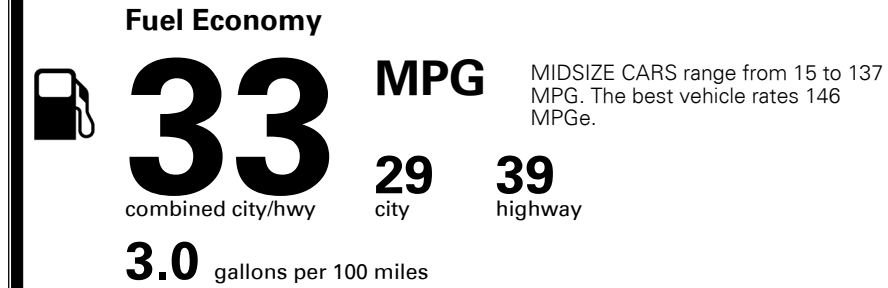

**INLAND FREIGHT AND HANDLING \$ 1,195.00**

**TOTAL MANUFACTURER'S SUGGESTED RETAIL PRICE ▶ \$ 25,585.00**

**TOTAL ADDITIONAL WEIGHT:**

\*Additional terms and conditions apply.  
 \*\*Kia Connect may be currently unavailable for some Model Year 2022 and newer vehicles sold or purchased in Massachusetts; please see owners.kia.com for more information.  
 NOTE: When you purchase this vehicle, Kia America, Inc. collects personal information you provide to the dealership. For information on our collection and use of personal information and your rights, please see our Privacy Policy on www.kia.com.

**EPA DOT Fuel Economy and Environment**

**Gasoline Vehicle**

**You save \$1,000**  
 in fuel costs over 5 years compared to the average new vehicle.

**Annual fuel cost \$1,500**

Actual results will vary for many reasons, including driving conditions and how you drive and maintain your vehicle. The average new vehicle gets 29 MPG and costs \$8,500 to fuel over 5 years. Cost estimates are based on 15,000 miles per year at \$ 3.30 per gallon. MPGe is miles per gasoline gallon equivalent. Vehicle emissions are a significant cause of climate change and smog.