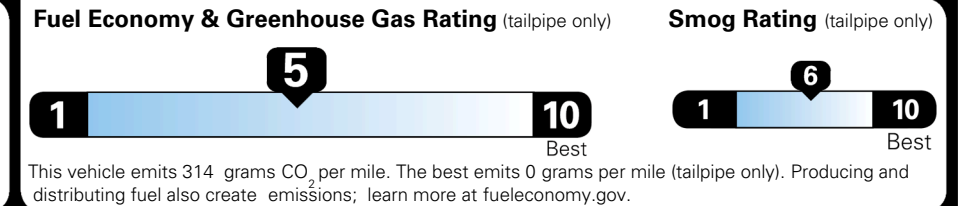

TOTAL ADDITIONAL WEIGHT:

EPA DOT Fuel Economy and Environment

Gasoline Vehicle

You spend \$250 more in fuel costs over 5 years compared to the average new vehicle.

Annual fuel cost \$1,750

Actual results will vary for many reasons, including driving conditions and how you drive and maintain your vehicle. The average new vehicle gets 29 MPG and costs \$8,500 to fuel over 5 years. Cost estimates are based on 15,000 miles per year at \$ 3.30 per gallon. MPGe is miles per gasoline gallon equivalent. Vehicle emissions are a significant cause of climate change and smog.

fueleconomy.gov

Calculate personalized estimates and compare vehicles

GOVERNMENT 5-STAR SAFETY RATINGS

Overall Vehicle Score ★★★★★

Based on the combined rating of frontal, side and rollover. Should ONLY be compared to other vehicles of similar size and weight.