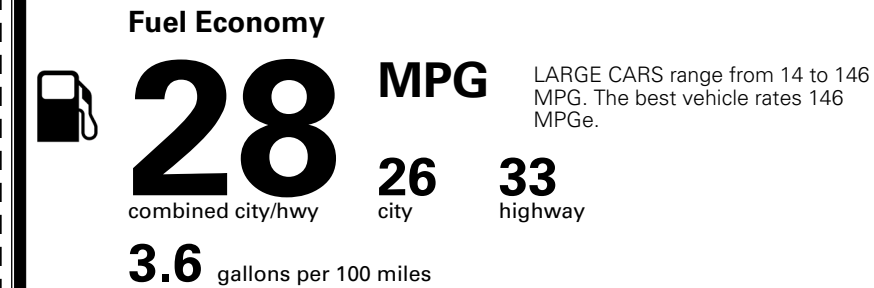

TOTAL ADDITIONAL WEIGHT:

EPA DOT Fuel Economy and Environment

Gasoline Vehicle

You spend \$250 more in fuel costs over 5 years compared to the average new vehicle.

Annual fuel cost \$1,750

Actual results will vary for many reasons, including driving conditions and how you drive and maintain your vehicle. The average new vehicle gets 29 MPG and costs \$8,500 to fuel over 5 years. Cost estimates are based on 15,000 miles per year at \$ 3.30 per gallon. MPGe is miles per gasoline gallon equivalent. Vehicle emissions are a significant cause of climate change and smog.