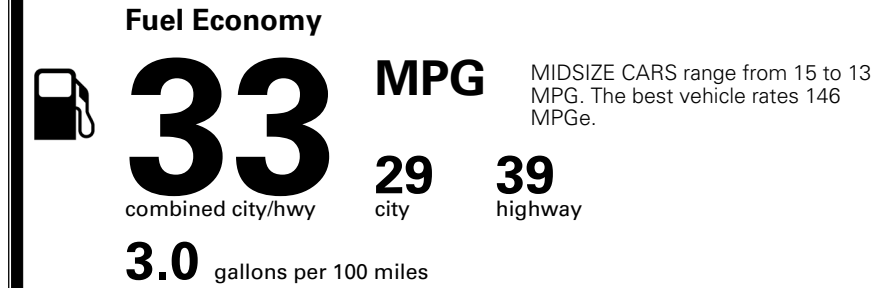

\$1,200.00

\$900.00

MSRP INCLUDING OPTIONS

\$ 27,590.00

INLAND FREIGHT AND HANDLING

\$ 1,245.00

TOTAL MANUFACTURER'S SUGGESTED RETAIL PRICE ▶

\$ 28,835.00

TOTAL ADDITIONAL WEIGHT:

EPA DOT Fuel Economy and Environment

Gasoline Vehicle

You save
\$1,000
 in fuel costs
 over 5 years
 compared to the
 average new vehicle.

Annual fuel cost
\$1,500

Actual results will vary for many reasons, including driving conditions and how you drive and maintain your vehicle. The average new vehicle gets 29 MPG and costs \$8,500 to fuel over 5 years. Cost estimates are based on 15,000 miles per year at \$ 3.30 per gallon. MPGe is miles per gasoline gallon equivalent. Vehicle emissions are a significant cause of climate change and smog.