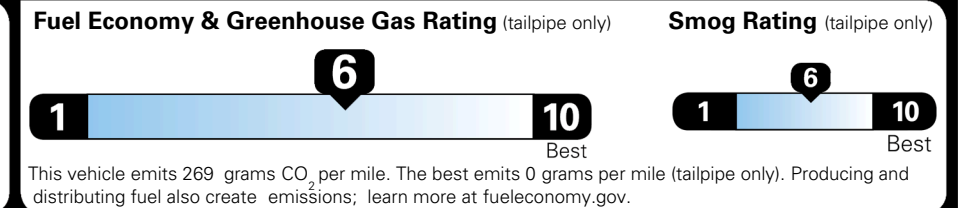

TOTAL ADDITIONAL WEIGHT:

EPA DOT Fuel Economy and Environment

Gasoline Vehicle

You save
\$1,000
 in fuel costs
 over 5 years
 compared to the
 average new vehicle.

Annual fuel cost
\$1,500

Actual results will vary for many reasons, including driving conditions and how you drive and maintain your vehicle. The average new vehicle gets 29 MPG and costs \$8,500 to fuel over 5 years. Cost estimates are based on 15,000 miles per year at \$ 3.30 per gallon. MPGe is miles per gasoline gallon equivalent. Vehicle emissions are a significant cause of climate change and smog.