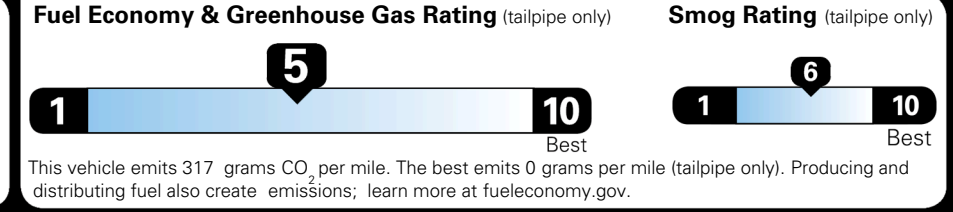

TOTAL ADDITIONAL WEIGHT: 7.8

EPA DOT Fuel Economy and Environment

Gasoline Vehicle

You spend **\$250** more in fuel costs over 5 years compared to the average new vehicle.

Annual fuel cost **\$1,750**

Actual results will vary for many reasons, including driving conditions and how you drive and maintain your vehicle. The average new vehicle gets 29 MPG and costs \$8,500 to fuel over 5 years. Cost estimates are based on 15,000 miles per year at \$ 3.30 per gallon. MPGe is miles per gasoline gallon equivalent. Vehicle emissions are a significant cause of climate change and smog.