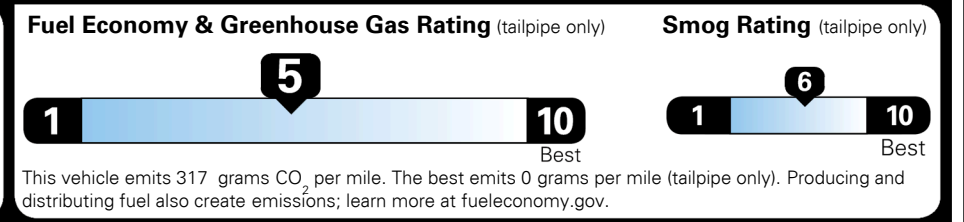

TOTAL ADDITIONAL WEIGHT: 18.6

EPA DOT Fuel Economy and Environment

Gasoline Vehicle

You spend \$250 more in fuel costs over 5 years compared to the average new vehicle.

Annual fuel cost \$1,750

Actual results will vary for many reasons, including driving conditions and how you drive and maintain your vehicle. The average new vehicle gets 29 MPG and costs \$8,500 to fuel over 5 years. Cost estimates are based on 15,000 miles per year at \$ 3.30 per gallon. MPGe is miles per gasoline gallon equivalent. Vehicle emissions are a significant cause of climate change and smog.