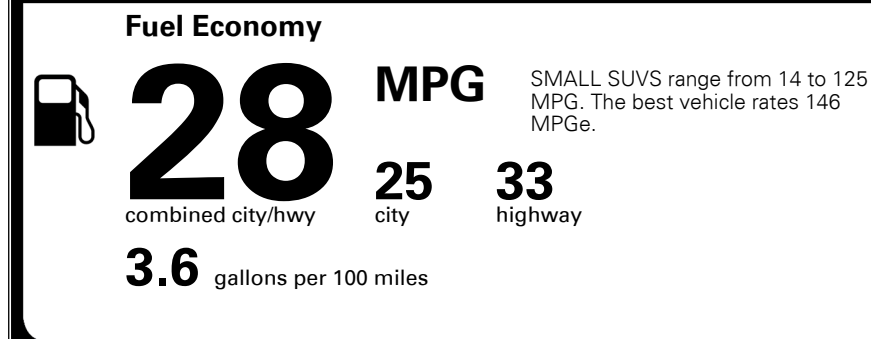

TOTAL ADDITIONAL WEIGHT: 18.6

EPA DOT Fuel Economy and Environment

Gasoline Vehicle

You spend \$250 more in fuel costs over 5 years compared to the average new vehicle.

Annual fuel cost \$1,750

Actual results will vary for many reasons, including driving conditions and how you drive and maintain your vehicle. The average new vehicle gets 29 MPG and costs \$8,500 to fuel over 5 years. Cost estimates are based on 15,000 miles per year at \$ 3.30 per gallon. MPGe is miles per gasoline gallon equivalent. Vehicle emissions are a significant cause of climate change and smog.