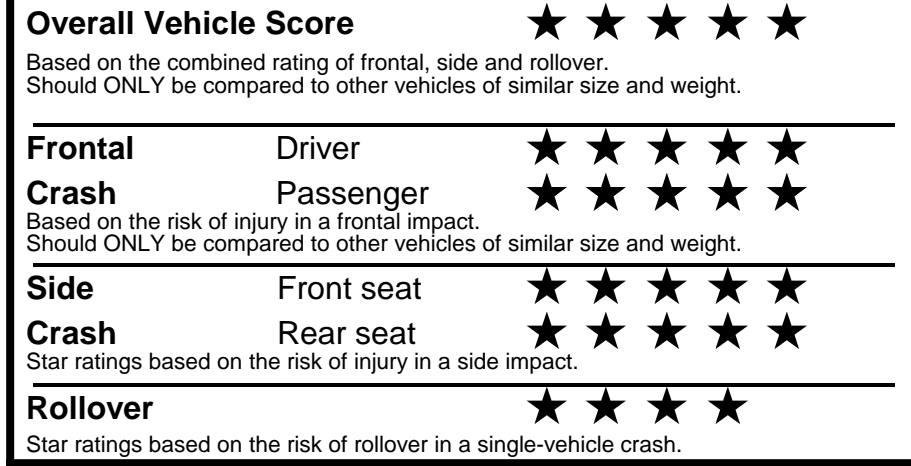

fueleconomy.gov

Calculate personalized estimates and compare vehicles

GOVERNMENT 5-STAR SAFETY RATINGS

Star ratings range from 1 to 5 stars (★★★★★) with 5 being the highest. Source: National Highway Traffic Safety Administration (NHTSA). www.safercar.gov or 1-888-327-4236