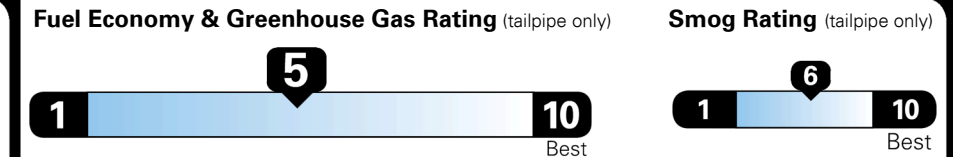

This vehicle emits 317 grams CO₂ per mile. The best emits 0 grams per mile (tailpipe only). Producing and distributing fuel also create emissions; learn more at fueleconomy.gov.

Actual results will vary for many reasons, including driving conditions and how you drive and maintain your vehicle. The average new vehicle gets 29 MPG and costs $8,500 to fuel over 5 years. Cost estimates are based on 15,000 miles per year at $ 3.30 per gallon. MPGe is miles per gasoline gallon equivalent. Vehicle emissions are a significant cause of climate change and smog.

fueleconomy.gov

Calculate personalized estimates and compare vehicles

GOVERNMENT 5-STAR SAFETY RATINGS

Overall Vehicle Score ★ ★ ★ ★ ★

Based on the combined rating of frontal, side and rollover. Should ONLY be compared to other vehicles of similar size and weight.

Frontal Crash Driver ★ ★ ★ ★ ★
Passenger ★ ★ ★ ★ ★

Based on the risk of injury in a frontal impact. Should ONLY be compared to other vehicles of similar size and weight.

Side Crash Front seat ★ ★ ★ ★ ★
Rear seat ★ ★ ★ ★ ★

Star ratings based on the risk of injury in a side impact.

Rollover ★ ★ ★ ★ ★

Star ratings based on the risk of rollover in a single-vehicle crash.

Star ratings range from 1 to 5 stars (★★★★★) with 5 being the highest.

Source: National Highway Traffic Safety Administration (NHTSA).

www.safercar.gov or 1-888-327-4236

Manufacturer's suggested retail price includes Manufacturer's recommended pre-delivery service. License and title fees, state and local taxes and other dealer installed options and accessories are not included in the manufacturer's suggested retail price.

PARTS CONTENT INFORMATION

FOR VEHICLES IN THIS CAR LINE U.S./CANADIAN PARTS CONTENT: 55 %

MAJOR SOURCES OF FOREIGN PARTS: KOREA: 30%

NOTE: PARTS CONTENT DOES NOT INCLUDE FINAL ASSEMBLY, DISTRIBUTION, OR OTHER NON-PARTS COSTS.

FOR THIS VEHICLE FINAL ASSEMBLY POINT: WEST POINT, GA, USA

COUNTRY OF ORIGIN

ENGINE (MOTOR): USA

TRANSMISSION: USA