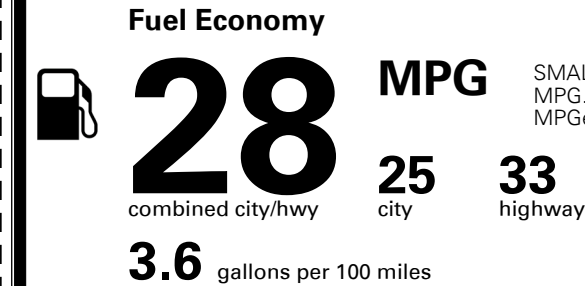

EPA DOT Fuel Economy and Environment

Gasoline Vehicle

SMALL SUVs range from 14 to 125 MPG. The best vehicle rates 146 MPGe.

You spend $250 more in fuel costs over 5 years compared to the average new vehicle.

Annual fuel cost $1,750