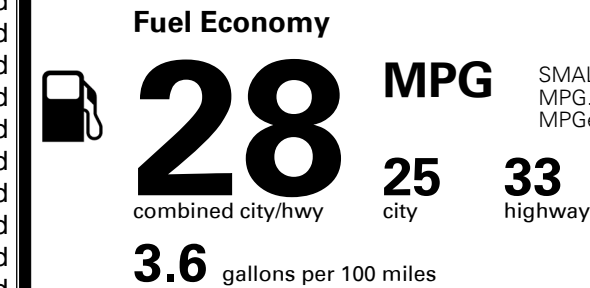

EPA DOT Fuel Economy and Environment

Gasoline Vehicle

SMALL SUVs range from 14 to 125 MPG. The best vehicle rates 146 MPGe.

You spend $250 more in fuel costs over 5 years compared to the average new vehicle.

Annual fuel cost $1,750