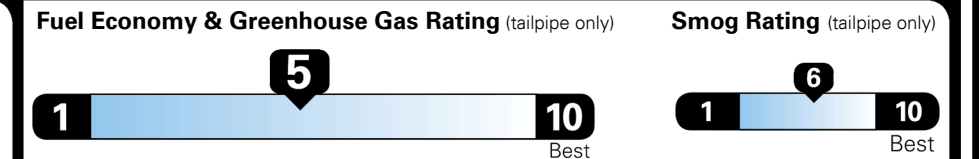

This vehicle emits 317 grams CO₂ per mile. The best emits 0 grams per mile (tailpipe only). Producing and distributing fuel also create emissions; learn more at fueleconomy.gov.

Actual results will vary for many reasons, including driving conditions and how you drive and maintain your vehicle. The average new vehicle gets 29 MPG and costs $8,500 to fuel over 5 years. Cost estimates are based on 15,000 miles per year at $ 3.30 per gallon. MPGe is miles per gasoline gallon equivalent. Vehicle emissions are a significant cause of climate change and smog.

fueleconomy.gov

Calculate personalized estimates and compare vehicles

GOVERNMENT 5-STAR SAFETY RATINGS

Overall Vehicle Score Not Rated

Based on the combined rating of frontal, side and rollover. Should ONLY be compared to other vehicles of similar size and weight.

Frontal Driver Not Rated

Crash Passenger Not Rated

Based on the risk of injury in a frontal impact. Should ONLY be compared to other vehicles of similar size and weight.

Side Front seat Not Rated

Crash Rear seat Not Rated

Star ratings based on the risk of injury in a side impact.

Rollover Not Rated

Star ratings based on the risk of rollover in a single-vehicle crash.

Star ratings range from 1 to 5 stars (★★★★★) with 5 being the highest.

Source: National Highway Traffic Safety Administration (NHTSA).

www.safercar.gov or 1-888-327-4236

Manufacturer's suggested retail price includes Manufacturer's recommended pre-delivery service. License and title fees, state and local taxes and other dealer installed options and accessories are not included in the manufacturer's suggested retail price.

PARTS CONTENT INFORMATION

FOR VEHICLES IN THIS CAR LINE U.S./CANADIAN PARTS CONTENT: 55 %

MAJOR SOURCES OF FOREIGN PARTS: KOREA: 30%

NOTE: PARTS CONTENT DOES NOT INCLUDE FINAL ASSEMBLY, DISTRIBUTION, OR OTHER NON-PARTS COSTS.

FOR THIS VEHICLE FINAL ASSEMBLY POINT: WEST POINT, GA, USA

COUNTRY OF ORIGIN ENGINE (MOTOR): USA

TRANSMISSION: USA