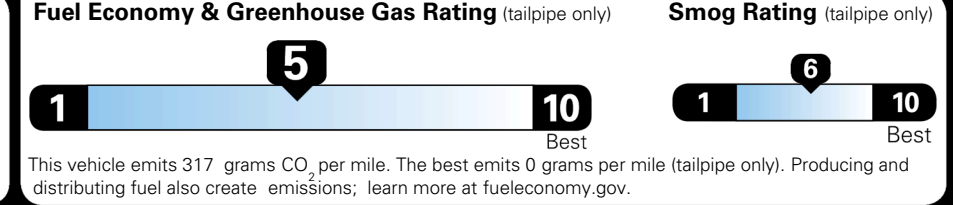

TOTAL ADDITIONAL WEIGHT: 7.8

EPA DOT Fuel Economy and Environment

Gasoline Vehicle

You spend \$250 more in fuel costs over 5 years compared to the average new vehicle.

Annual fuel cost \$1,750

Actual results will vary for many reasons, including driving conditions and how you drive and maintain your vehicle. The average new vehicle gets 29 MPG and costs \$8,500 to fuel over 5 years. Cost estimates are based on 15,000 miles per year at \$ 3.30 per gallon. MPGe is miles per gasoline gallon equivalent. Vehicle emissions are a significant cause of climate change and smog.