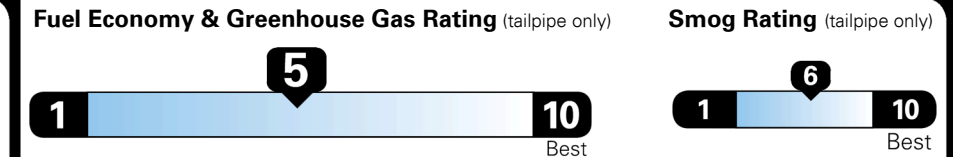

TOTAL ADDITIONAL WEIGHT: 7.2

EPA DOT Fuel Economy and Environment

Gasoline Vehicle

Fuel Economy

28 MPG
 combined city/hwy

25 MPG
 city

33 MPG
 highway

3.6 gallons per 100 miles

SMALL SUVs range from 14 to 125 MPG. The best vehicle rates 146 MPGe.

You spend \$250 more in fuel costs over 5 years compared to the average new vehicle.

Annual fuel cost \$1,750

This vehicle emits 317 grams CO₂ per mile. The best emits 0 grams per mile (tailpipe only). Producing and distributing fuel also create emissions; learn more at fueleconomy.gov.