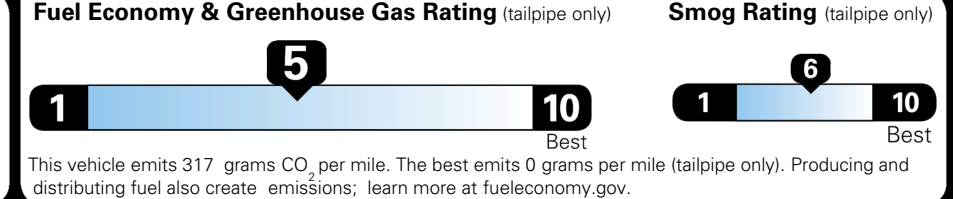

TOTAL ADDITIONAL WEIGHT: 7.8

EPA DOT Fuel Economy and Environment

Gasoline Vehicle

You spend **\$250** more in fuel costs over 5 years compared to the average new vehicle.

Annual fuel cost **\$1,750**

Actual results will vary for many reasons, including driving conditions and how you drive and maintain your vehicle. The average new vehicle gets 29 MPG and costs \$8,500 to fuel over 5 years. Cost estimates are based on 15,000 miles per year at \$ 3.30 per gallon. MPGe is miles per gasoline gallon equivalent. Vehicle emissions are a significant cause of climate change and smog.