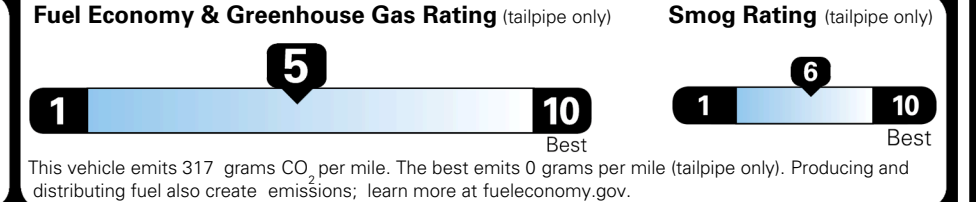

TOTAL ADDITIONAL WEIGHT: 7.8

EPA DOT Fuel Economy and Environment

Gasoline Vehicle

You spend
\$250
 more in fuel costs over 5 years compared to the average new vehicle.

Annual fuel cost
\$1,750

Actual results will vary for many reasons, including driving conditions and how you drive and maintain your vehicle. The average new vehicle gets 29 MPG and costs \$8,500 to fuel over 5 years. Cost estimates are based on 15,000 miles per year at \$ 3.30 per gallon. MPGe is miles per gasoline gallon equivalent. Vehicle emissions are a significant cause of climate change and smog.