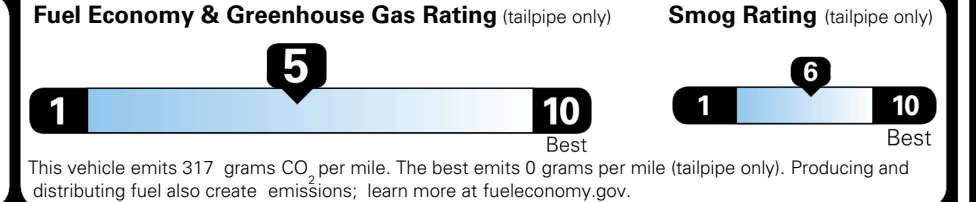

### EPA DOT Fuel Economy and Environment

Gasoline Vehicle

**You spend \$250 more in fuel costs over 5 years** compared to the average new vehicle.

**Annual fuel cost \$1,750**

Actual results will vary for many reasons, including driving conditions and how you drive and maintain your vehicle. The average new vehicle gets 29 MPG and costs \$8,500 to fuel over 5 years. Cost estimates are based on 15,000 miles per year at \$ 3.30 per gallon. MPGe is miles per gasoline gallon equivalent. Vehicle emissions are a significant cause of climate change and smog.