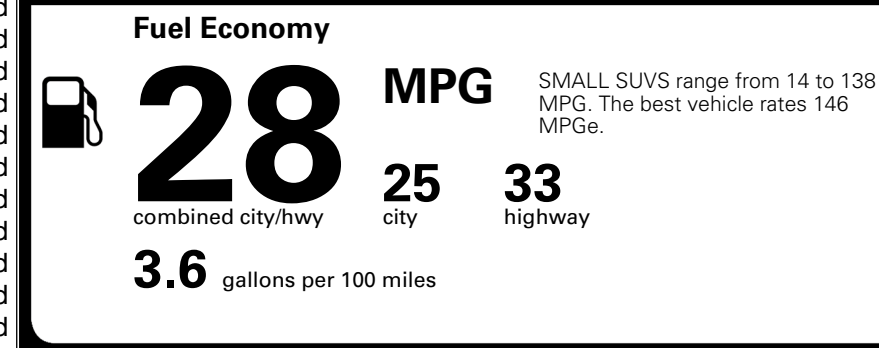

EPA DOT Fuel Economy and Environment

Gasoline Vehicle

You spend $250 more in fuel costs over 5 years compared to the average new vehicle.

Annual fuel cost $1,750