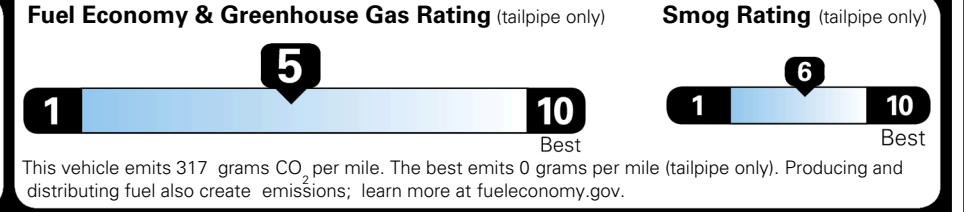

Actual results will vary for many reasons, including driving conditions and how you drive and maintain your vehicle. The average new vehicle gets 29 MPG and costs $8,500 to fuel over 5 years. Cost estimates are based on 15,000 miles per year at $ 3.30 per gallon. MPGe is miles per gasoline gallon equivalent. Vehicle emissions are a significant cause of climate change and smog.

fueleconomy.gov
Calculate personalized estimates and compare vehicles