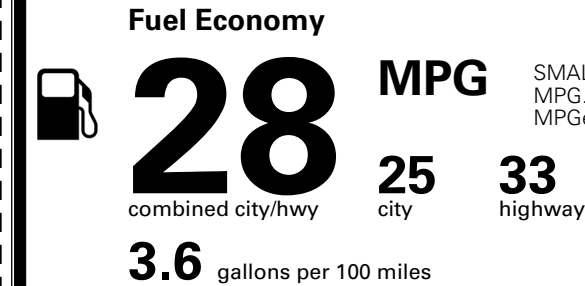

TOTAL ADDITIONAL WEIGHT: 7.8

EPA DOT Fuel Economy and Environment

SMALL SUVs range from 14 to 138 MPG. The best vehicle rates 146 MPGe.

Gasoline Vehicle

You spend \$250 more in fuel costs over 5 years compared to the average new vehicle.