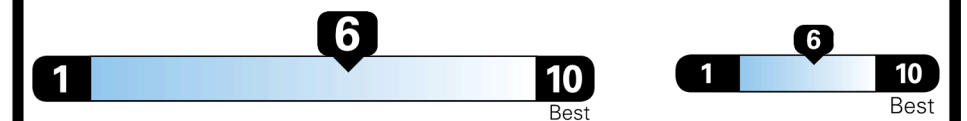

Fuel Economy & Greenhouse Gas Rating (tailpipe only) Smog Rating (tailpipe only)

This vehicle emits 317 grams CO₂ per mile. The best emits 0 grams per mile (tailpipe only). Producing and distributing fuel also create emissions; learn more at fueleconomy.gov.

Actual results will vary for many reasons, including driving conditions and how you drive and maintain your vehicle. The average new vehicle gets 28 MPG and costs $9,500 to fuel over 5 years. Cost estimates are based on 15,000 miles per year at $ 3.50 per gallon. MPGe is miles per gasoline gallon equivalent. Vehicle emissions are a significant cause of climate change and smog.

fueleconomy.gov

Calculate personalized estimates and compare vehicles

GOVERNMENT 5-STAR SAFETY RATINGS

Overall Vehicle Score Not Rated

Based on the combined rating of frontal, side and rollover. Should ONLY be compared to other vehicles of similar size and weight.

Frontal Driver Not Rated

Crash Passenger Not Rated

Based on the risk of injury in a frontal impact. Should ONLY be compared to other vehicles of similar size and weight.

Side Front seat Not Rated

Crash Rear seat Not Rated

Star ratings based on the risk of injury in a side impact.

Rollover Not Rated

Star ratings based on the risk of rollover in a single-vehicle crash.

Star ratings range from 1 to 5 stars (★★★★★) with 5 being the highest.

Source: National Highway Traffic Safety Administration (NHTSA).

www.safercar.gov or 1-888-327-4236

Manufacturer's suggested retail price includes Manufacturer's recommended pre-delivery service. License and title fees, state and local taxes and other dealer installed options and accessories are not included in the manufacturer's suggested retail price.

PARTS CONTENT INFORMATION

FOR VEHICLES IN THIS CAR LINE U.S./CANADIAN PARTS CONTENT: 60 %

MAJOR SOURCES OF FOREIGN PARTS: KOREA: 30%

NOTE: PARTS CONTENT DOES NOT INCLUDE FINAL ASSEMBLY, DISTRIBUTION, OR OTHER NON-PARTS COSTS.

FOR THIS VEHICLE FINAL ASSEMBLY POINT: WEST POINT, GA, USA

COUNTRY OF ORIGIN

ENGINE (MOTOR): USA

TRANSMISSION: USA