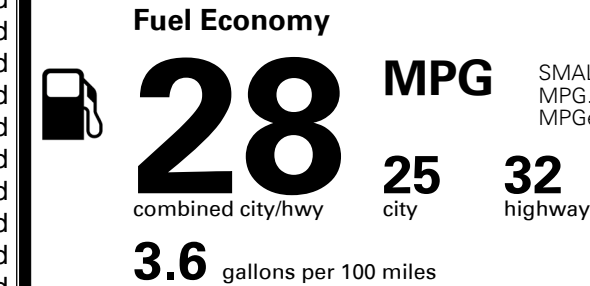

TOTAL ADDITIONAL WEIGHT: 31.1

EPA DOT Fuel Economy and Environment

Gasoline Vehicle

SMALL SUVs range from 14 to 118 MPG. The best vehicle rates 140 MPGe.

You save \$0
 in fuel costs over 5 years compared to the average new vehicle.