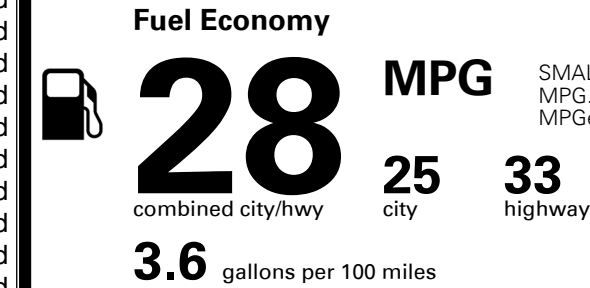

EPA DOT Fuel Economy and Environment

Gasoline Vehicle

SMALL SUVs range from 14 to 125 MPG. The best vehicle rates 146 MPGe.

You spend $250 more in fuel costs over 5 years compared to the average new vehicle.

Annual fuel cost
$1,750