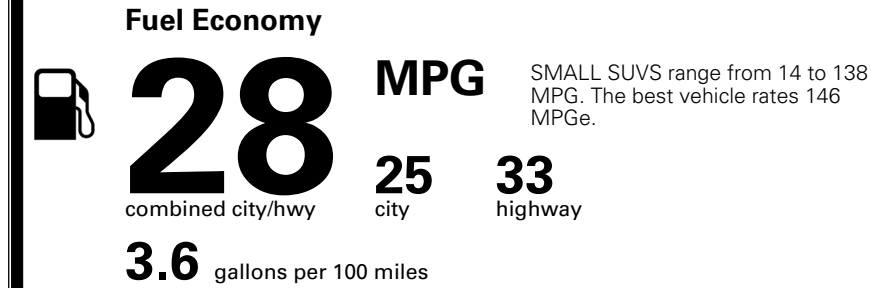

TOTAL ADDITIONAL WEIGHT: 7.8

\$ 34,390.00

Included
 Included
 Included
 Included
 Included
 Included
 Included
 Included
 Included

\$200.00
 \$375.00

\$ 34,965.00

\$ 1,495.00

\$ 36,460.00

EPA DOT Fuel Economy and Environment