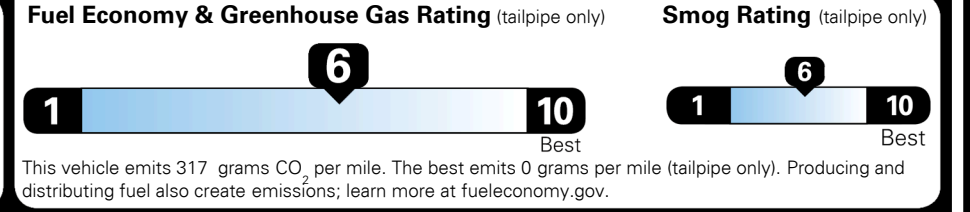

Actual results will vary for many reasons, including driving conditions and how you drive and maintain your vehicle. The average new vehicle gets 28 MPG and costs $9,500 to fuel over 5 years. Cost estimates are based on 15,000 miles per year at $ 3.50 per gallon. MPGe is miles per gasoline gallon equivalent. Vehicle emissions are a significant cause of climate change and smog.

fueleconomy.gov
Calculate personalized estimates and compare vehicles

Smartphone QR Code

GOVERNMENT 5-STAR SAFETY RATINGS

Overall Vehicle Score	Not Rated	
Based on the combined rating of frontal, side and rollover. Should ONLY be compared to other vehicles of similar size and weight.		
Frontal Crash	Driver	Not Rated
	Passenger	Not Rated
Based on the risk of injury in a frontal impact. Should ONLY be compared to other vehicles of similar size and weight.		
Side Crash	Front seat	Not Rated
	Rear seat	Not Rated
Star ratings based on the risk of injury in a side impact.		
Rollover	Not Rated	
Star ratings based on the risk of rollover in a single-vehicle crash.		

Star ratings range from 1 to 5 stars (★★★★★) with 5 being the highest.
Source: National Highway Traffic Safety Administration (NHTSA).
www.safercar.gov or 1-888-327-4236

Manufacturer's suggested retail price includes Manufacturer's recommended pre-delivery service. License and title fees, state and local taxes and other dealer installed options and accessories are not included in the manufacturer's suggested retail price.

PARTS CONTENT INFORMATION

FOR VEHICLES IN THIS CAR LINE U.S./CANADIAN PARTS CONTENT: 60 %

MAJOR SOURCES OF FOREIGN PARTS: KOREA: 30%

NOTE: PARTS CONTENT DOES NOT INCLUDE FINAL ASSEMBLY, DISTRIBUTION, OR OTHER NON-PARTS COSTS.

FOR THIS VEHICLE FINAL ASSEMBLY POINT: WEST POINT, GA, USA

COUNTRY OF ORIGIN ENGINE (MOTOR): USA

TRANSMISSION: USA