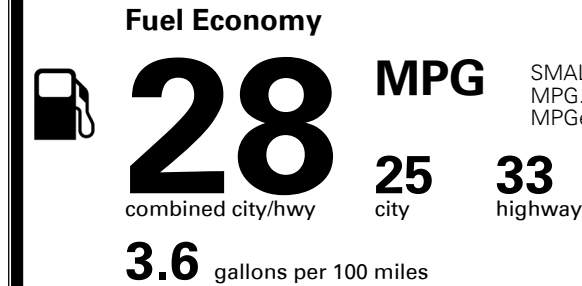

Included
 \$175.00
 \$350.00

MSRP INCLUDING OPTIONS

\$ 35,215.00

INLAND FREIGHT AND HANDLING

\$ 1,375.00

TOTAL MANUFACTURER'S SUGGESTED RETAIL PRICE ▶

\$ 36,590.00

TOTAL ADDITIONAL WEIGHT: 7.8

EPA DOT Fuel Economy and Environment

Gasoline Vehicle

SMALL SUVs range from 14 to 118 MPG. The best vehicle rates 140 MPGe.

You save \$0
 in fuel costs over 5 years compared to the average new vehicle.

Annual fuel cost
\$1,950