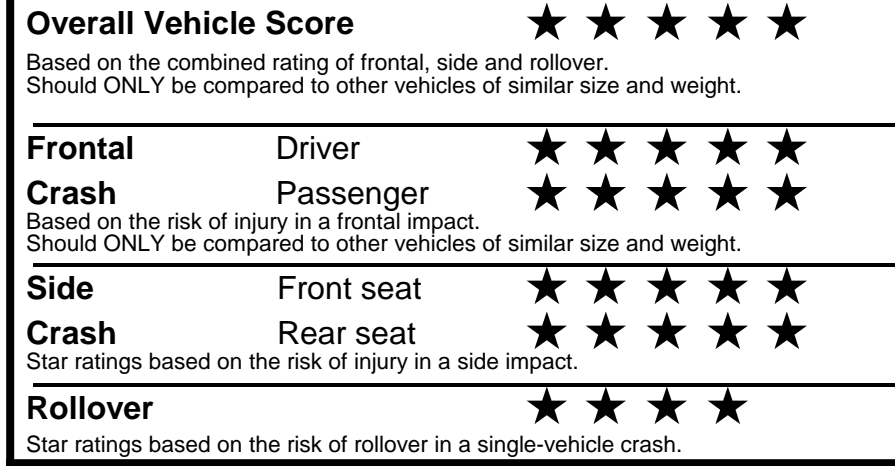

fueleconomy.gov
 Calculate personalized estimates and compare vehicles

GOVERNMENT 5-STAR SAFETY RATINGS

PARTS CONTENT INFORMATION

FOR VEHICLES IN THIS CAR LINE U.S./CANADIAN PARTS CONTENT: 55 %

MAJOR SOURCES OF FOREIGN PARTS: KOREA: 30%