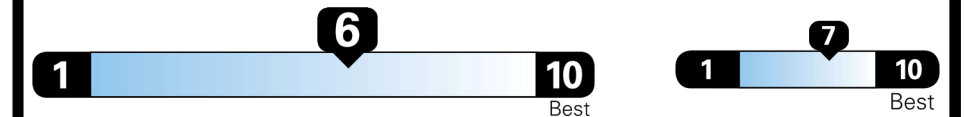

This vehicle emits 315 grams CO₂ per mile. The best emits 0 grams per mile (tailpipe only). Producing and distributing fuel also create emissions; learn more at fueleconomy.gov.

Actual results will vary for many reasons, including driving conditions and how you drive and maintain your vehicle. The average new vehicle gets 28 MPG and costs $9,750 to fuel over 5 years. Cost estimates are based on 15,000 miles per year at $ 3.60 per gallon. MPGe is miles per gasoline gallon equivalent. Vehicle emissions are a significant cause of climate change and smog.

fueleconomy.gov

Calculate personalized estimates and compare vehicles