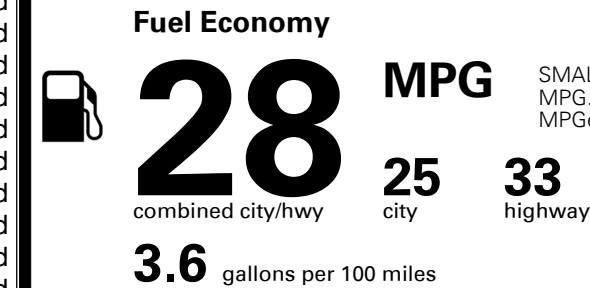

\$395.00
 \$175.00
 \$150.00
 \$300.00

MSRP INCLUDING OPTIONS

\$ 35,610.00

INLAND FREIGHT AND HANDLING

\$ 1,325.00

TOTAL MANUFACTURER'S SUGGESTED RETAIL PRICE ▶

\$ 36,935.00

TOTAL ADDITIONAL WEIGHT: 15.3

EPA DOT Fuel Economy and Environment

Gasoline Vehicle

SMALL SUVs range from 14 to 123 MPG. The best vehicle rates 140 MPGe.

You save
\$0

in fuel costs
 over 5 years
 compared to the
 average new vehicle.

Annual fuel cost
\$1,950