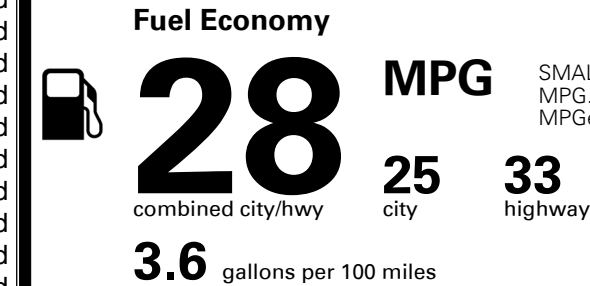

## EPA DOT Fuel Economy and Environment

Gasoline Vehicle

SMALL SUVs range from 14 to 118 MPG. The best vehicle rates 140 MPGe.

**You save \$0**  
 in fuel costs over 5 years compared to the average new vehicle.