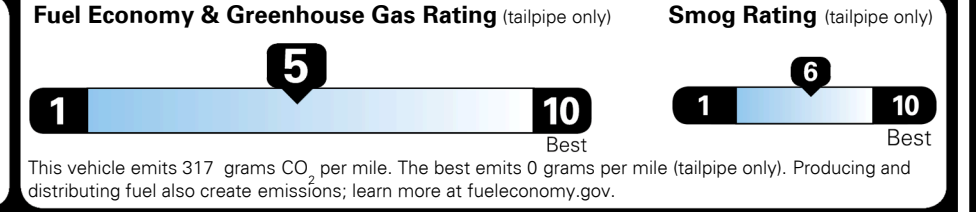

Actual results will vary for many reasons, including driving conditions and how you drive and maintain your vehicle. The average new vehicle gets 29 MPG and costs $8,500 to fuel over 5 years. Cost estimates are based on 15,000 miles per year at $ 3.30 per gallon. MPGe is miles per gasoline gallon equivalent. Vehicle emissions are a significant cause of climate change and smog.

fueleconomy.gov

Calculate personalized estimates and compare vehicles

GOVERNMENT 5-STAR SAFETY RATINGS

Overall Vehicle Score	Not Rated	
Based on the combined rating of frontal, side and rollover. Should ONLY be compared to other vehicles of similar size and weight.		
Frontal Crash	Driver Passenger	Not Rated
Based on the risk of injury in a frontal impact. Should ONLY be compared to other vehicles of similar size and weight.		
Side Crash	Front seat Rear seat	Not Rated
Star ratings based on the risk of injury in a side impact.		
Rollover	Not Rated	
Star ratings based on the risk of rollover in a single-vehicle crash.		

Star ratings range from 1 to 5 stars (★★★★★) with 5 being the highest.
Source: National Highway Traffic Safety Administration (NHTSA).
www.safercar.gov or 1-888-327-4236

Manufacturer's suggested retail price includes Manufacturer's recommended pre-delivery service. License and title fees, state and local taxes and other dealer installed options and accessories are not included in the manufacturer's suggested retail price.

PARTS CONTENT INFORMATION

FOR VEHICLES IN THIS CAR LINE U.S./CANADIAN PARTS CONTENT: 55 %

MAJOR SOURCES OF FOREIGN PARTS: KOREA: 30%

NOTE: PARTS CONTENT DOES NOT INCLUDE FINAL ASSEMBLY, DISTRIBUTION, OR OTHER NON-PARTS COSTS.

FOR THIS VEHICLE FINAL ASSEMBLY POINT: WEST POINT, GA, USA

COUNTRY OF ORIGIN ENGINE (MOTOR): USA

TRANSMISSION: USA