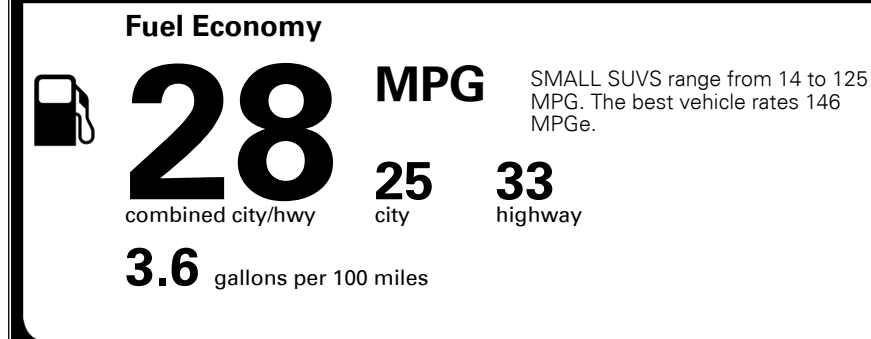

EPA DOT Fuel Economy and Environment

Gasoline Vehicle

You spend \$250
 more in fuel costs over 5 years compared to the average new vehicle.

Annual fuel cost \$1,750

Actual results will vary for many reasons, including driving conditions and how you drive and maintain your vehicle. The average new vehicle gets 29 MPG and costs \$8,500 to fuel over 5 years. Cost estimates are based on 15,000 miles per year at \$ 3.30 per gallon. MPGe is miles per gasoline gallon equivalent. Vehicle emissions are a significant cause of climate change and smog.