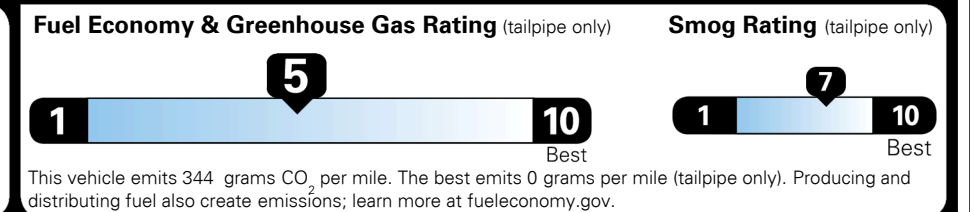

Actual results will vary for many reasons, including driving conditions and how you drive and maintain your vehicle. The average new vehicle gets 28 MPG and costs $9,750 to fuel over 5 years. Cost estimates are based on 15,000 miles per year at $ 3.60 per gallon. MPGe is miles per gasoline gallon equivalent. Vehicle emissions are a significant cause of climate change and smog.

fueleconomy.gov

Calculate personalized estimates and compare vehicles

GOVERNMENT 5-STAR SAFETY RATINGS

Overall Vehicle Score	Not Rated
Based on the combined rating of frontal, side and rollover. Should ONLY be compared to other vehicles of similar size and weight.	
Frontal	Driver ★ ★ ★ ★ ★
Crash	Passenger ★ ★ ★ ★ ★
Based on the risk of injury in a frontal impact. Should ONLY be compared to other vehicles of similar size and weight.	
Side	Front seat Not Rated
Crash	Rear seat Not Rated
Star ratings based on the risk of injury in a side impact.	
Rollover	★ ★ ★ ★
Star ratings based on the risk of rollover in a single-vehicle crash.	

Star ratings range from 1 to 5 stars (★★★★★) with 5 being the highest.
Source: National Highway Traffic Safety Administration (NHTSA).
www.safercar.gov or 1-888-327-4236

Manufacturer's suggested retail price includes Manufacturer's recommended pre-delivery service. License and title fees, state and local taxes and other dealer installed options and accessories are not included in the manufacturer's suggested retail price.

PARTS CONTENT INFORMATION

FOR VEHICLES IN THIS CAR LINE U.S./CANADIAN PARTS CONTENT: 55 %

MAJOR SOURCES OF FOREIGN PARTS: KOREA: 30%

NOTE: PARTS CONTENT DOES NOT INCLUDE FINAL ASSEMBLY, DISTRIBUTION, OR OTHER NON-PARTS COSTS.

FOR THIS VEHICLE FINAL ASSEMBLY POINT: WEST POINT, GA, USA

COUNTRY OF ORIGIN
ENGINE: USA
TRANSMISSION: USA