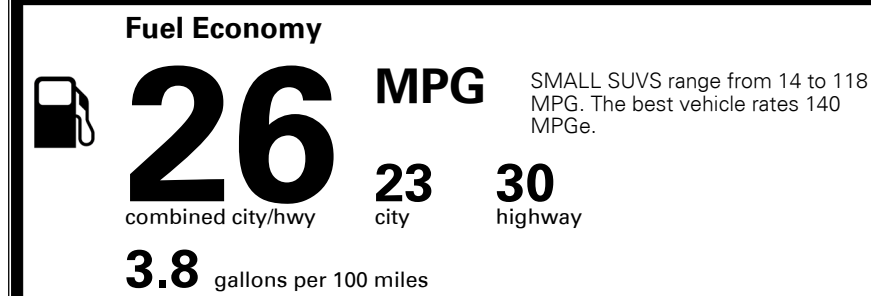

TOTAL MANUFACTURER'S SUGGESTED RETAIL PRICE ▶

\$ 40,760.00

TOTAL ADDITIONAL WEIGHT: 24.6

EPA DOT Fuel Economy and Environment

Gasoline Vehicle

You spend \$750 more in fuel costs over 5 years
 compared to the average new vehicle.