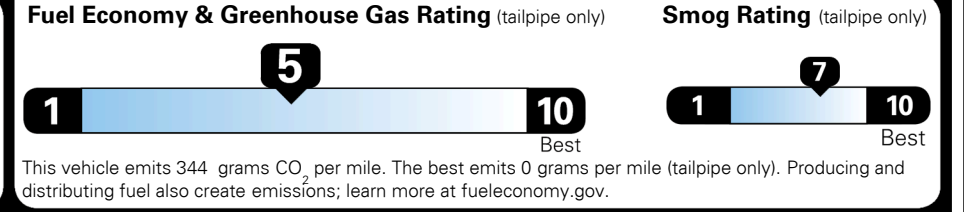

MSRP INCLUDING OPTIONS \$ 39,570.00
 INLAND FREIGHT AND HANDLING \$ 1,375.00

TOTAL MANUFACTURER'S SUGGESTED RETAIL PRICE ▶ \$ 40,945.00

TOTAL ADDITIONAL WEIGHT: 20.8

\$ 37,990.00

Included
 Included
 Included
 Included
 Included
 Included
 Included

EPA DOT Fuel Economy and Environment

Gasoline Vehicle

You spend \$750 more in fuel costs over 5 years
 compared to the average new vehicle.

Annual fuel cost \$2,100

Actual results will vary for many reasons, including driving conditions and how you drive and maintain your vehicle. The average new vehicle gets 28 MPG and costs \$9,750 to fuel over 5 years. Cost estimates are based on 15,000 miles per year at \$ 3.60 per gallon. MPGe is miles per gasoline gallon equivalent. Vehicle emissions are a significant cause of climate change and smog.