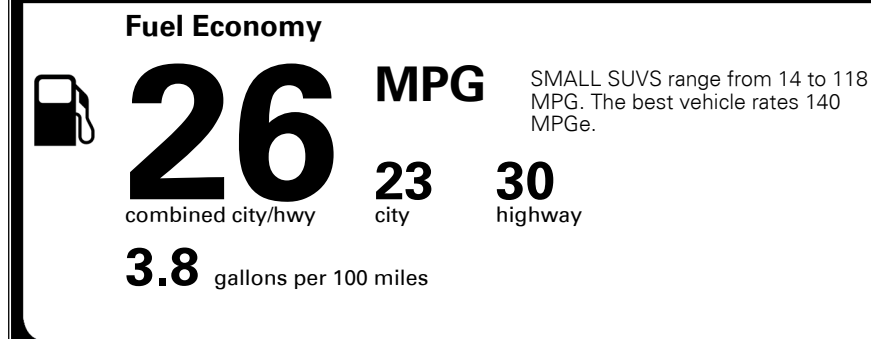

MSRP INCLUDING OPTIONS \$ 39,570.00
 INLAND FREIGHT AND HANDLING \$ 1,375.00

TOTAL MANUFACTURER'S SUGGESTED RETAIL PRICE ▶ \$ 40,945.00

TOTAL ADDITIONAL WEIGHT: 20.8

\$ 37,990.00

Included
 Included
 Included
 Included
 Included
 Included
 Included

EPA DOT Fuel Economy and Environment

Gasoline Vehicle

You spend \$750 more in fuel costs over 5 years
 compared to the average new vehicle.

Annual fuel cost \$2,100

Actual results will vary for many reasons, including driving conditions and how you drive and maintain your vehicle. The average new vehicle gets 28 MPG and costs \$9,750 to fuel over 5 years. Cost estimates are based on 15,000 miles per year at \$ 3.60 per gallon. MPGe is miles per gasoline gallon equivalent. Vehicle emissions are a significant cause of climate change and smog.