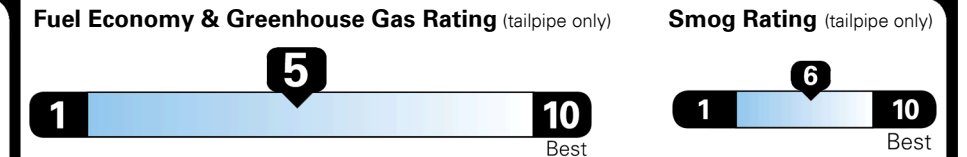

This vehicle emits 344 grams CO₂ per mile. The best emits 0 grams per mile (tailpipe only). Producing and distributing fuel also create emissions; learn more at fueleconomy.gov.

Actual results will vary for many reasons, including driving conditions and how you drive and maintain your vehicle. The average new vehicle gets 28 MPG and costs $9,500 to fuel over 5 years. Cost estimates are based on 15,000 miles per year at $ 3.50 per gallon. MPGe is miles per gasoline gallon equivalent. Vehicle emissions are a significant cause of climate change and smog.

fueleconomy.gov

Calculate personalized estimates and compare vehicles

GOVERNMENT 5-STAR SAFETY RATINGS

Overall Vehicle Score ★ ★ ★ ★ ★

Based on the combined rating of frontal, side and rollover. Should ONLY be compared to other vehicles of similar size and weight.

Frontal Driver ★ ★ ★ ★ ★

Crash Passenger ★ ★ ★ ★ ★

Based on the risk of injury in a frontal impact. Should ONLY be compared to other vehicles of similar size and weight.

Side Front seat ★ ★ ★ ★ ★

Crash Rear seat ★ ★ ★ ★ ★

Star ratings based on the risk of injury in a side impact.

Rollover ★ ★ ★ ★ ★

Star ratings based on the risk of rollover in a single-vehicle crash.

Star ratings range from 1 to 5 stars (★★★★★) with 5 being the highest.

Source: National Highway Traffic Safety Administration (NHTSA).

www.safercar.gov or 1-888-327-4236

Manufacturer's suggested retail price includes Manufacturer's recommended pre-delivery service. License and title fees, state and local taxes and other dealer installed options and accessories are not included in the manufacturer's suggested retail price.

PARTS CONTENT INFORMATION

FOR VEHICLES IN THIS CAR LINE U.S./CANADIAN PARTS CONTENT: 60 %

MAJOR SOURCES OF FOREIGN PARTS: KOREA: 30%

NOTE: PARTS CONTENT DOES NOT INCLUDE FINAL ASSEMBLY, DISTRIBUTION, OR OTHER NON-PARTS COSTS.

FOR THIS VEHICLE FINAL ASSEMBLY POINT: WEST POINT, GA, USA

COUNTRY OF ORIGIN

ENGINE (MOTOR): USA

TRANSMISSION: USA