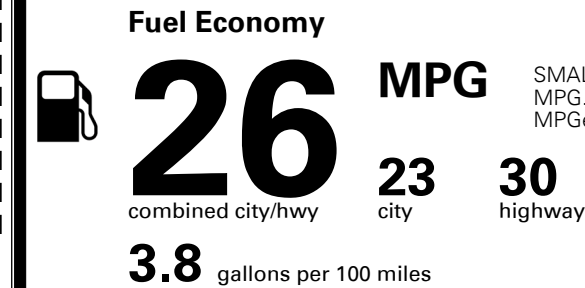

EPA DOT Fuel Economy and Environment

Gasoline Vehicle

SMALL SUVs range from 14 to 118 MPG. The best vehicle rates 140 MPGe.

You spend
$500
more in fuel costs
over 5 years
compared to the
average new vehicle.

Annual fuel cost
$2,000