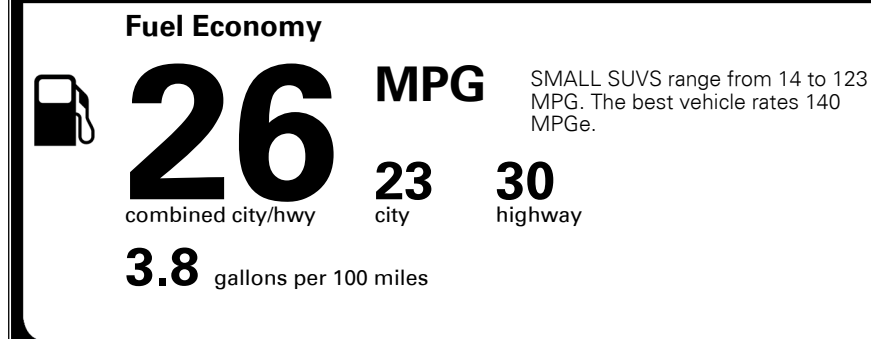

WARRANTY
10 Year/100,000 Mile Limited Powertrain Warranty
5 Year/60,000 Mile Limited Basic Warranty
5 Year/60,000 Mile Roadside Assistance

*Additional terms and conditions apply.
**Kia Connect may be currently unavailable for Model Year 2022 and newer vehicles sold or purchased in Massachusetts; please see owners.kia.com for updates on availability.
NOTE: When you purchase this vehicle, Kia America, Inc. collects personal information you provide to the dealership. For information on our collection and use of personal information and your rights, please see our Privacy Policy on www.kia.com.

MANUFACTURER'S SUGGESTED RETAIL PRICE ▶

COMPARE X-PRO PRESTIGE AWD FEATURES
Added to/in place of standard X-PRO AWD features

- LED Rear Combination Lights
- Blind-Spot View Monitor
- Surround View Monitor
- Parking Collision-Avoidance Assist - Reverse
- Parking Distance Warning - Forward
- Power Adjustable Front Passenger Seat
- Ventilated Front Seats

ADDITIONAL INSTALLED EQUIPMENT:
(In addition to or in place of standard features)
Glacial White Pearl / Black Roof Paint
Carpeted Floor Mats

MSRP INCLUDING OPTIONS

INLAND FREIGHT AND HANDLING

TOTAL MANUFACTURER'S SUGGESTED RETAIL PRICE ▶

TOTAL ADDITIONAL WEIGHT: 6.6

$ 37,890.00

Included
Included
Included
Included
Included
Included
Included

$395.00
$175.00

$ 38,460.00

$ 1,325.00

$ 39,785.00

EPA DOT Fuel Economy and Environment

Gasoline Vehicle

You spend **$750** more in fuel costs over 5 years compared to the average new vehicle.

Annual fuel cost **$2,100**