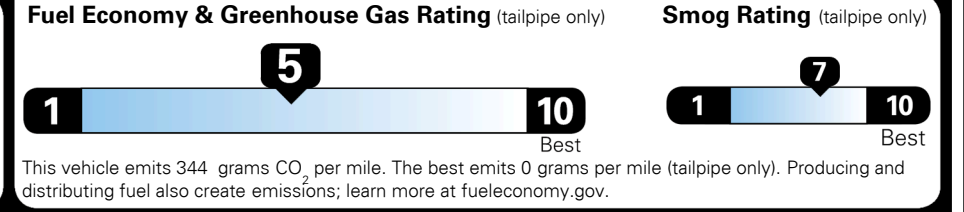

Actual results will vary for many reasons, including driving conditions and how you drive and maintain your vehicle. The average new vehicle gets 28 MPG and costs $9,750 to fuel over 5 years. Cost estimates are based on 15,000 miles per year at $ 3.60 per gallon. MPGe is miles per gasoline gallon equivalent. Vehicle emissions are a significant cause of climate change and smog.

fueleconomy.gov
Calculate personalized estimates and compare vehicles

Smartphone QR Code

GOVERNMENT 5-STAR SAFETY RATINGS

Overall Vehicle Score	Not Rated
Based on the combined rating of frontal, side and rollover. Should ONLY be compared to other vehicles of similar size and weight.	
Frontal	Driver ★ ★ ★ ★ ★
Crash	Passenger ★ ★ ★ ★ ★
Based on the risk of injury in a frontal impact. Should ONLY be compared to other vehicles of similar size and weight.	
Side	Front seat Not Rated
Crash	Rear seat Not Rated
Star ratings based on the risk of injury in a side impact.	
Rollover	Not Rated
Star ratings based on the risk of rollover in a single-vehicle crash.	

Star ratings range from 1 to 5 stars (★★★★★) with 5 being the highest.
Source: National Highway Traffic Safety Administration (NHTSA).
www.safercar.gov or 1-888-327-4236

Manufacturer's suggested retail price includes Manufacturer's recommended pre-delivery service. License and title fees, state and local taxes and other dealer installed options and accessories are not included in the manufacturer's suggested retail price.

PARTS CONTENT INFORMATION

FOR VEHICLES IN THIS CAR LINE U.S./CANADIAN PARTS CONTENT: 55 %

MAJOR SOURCES OF FOREIGN PARTS: KOREA: 30%

NOTE: PARTS CONTENT DOES NOT INCLUDE FINAL ASSEMBLY, DISTRIBUTION, OR OTHER NON-PARTS COSTS.

FOR THIS VEHICLE FINAL ASSEMBLY POINT: WEST POINT, GA, USA

COUNTRY OF ORIGIN
ENGINE: USA
TRANSMISSION: USA