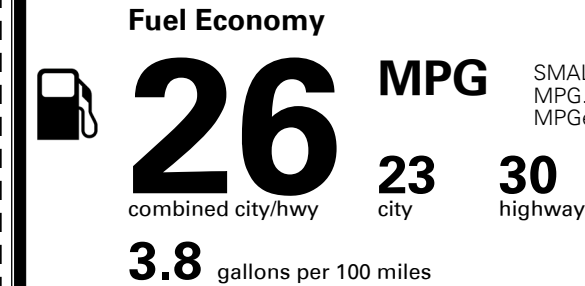

TOTAL ADDITIONAL WEIGHT: 8.3

EPA DOT Fuel Economy and Environment

Gasoline Vehicle

SMALL SUVs range from 14 to 118 MPG. The best vehicle rates 140 MPGe.

You spend
\$750
more in fuel costs over 5 years
 compared to the average new vehicle.