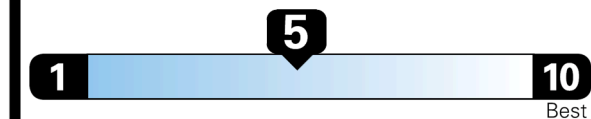

2024 SPORTAGE X-PRO AWD

MODEL/OPT.CODE: 42472 / 015
EXTERIOR COLOR: GLACIAL WHITE PEARL / BLACK ROOF
INTERIOR COLOR: BLACK
VEHICLE ID NUMBER: 5XYK7CDF4RG204537
PORT OF ENTRY: WEST POINT

Sold To: OK033
Ship To: OK033
Kalidy Kia
14205 BROADWAY EXT.
EDMOND OK 73013

STANDARD FEATURES

STANDARD X-LINE AWD FEATURES

MECHANICAL
2.5L Gas Direct Injection (GDI) 4-Cyl Engine
8-Speed Automatic Transmission
Drive Mode Select
All-Wheel Drive w/ Center Lock

ADVANCED DRIVER-ASSISTANCE SYSTEMS

Forward Collision-Avoidance Assist
Lane Departure Warning & Lane Keeping Assist
Driver Attention Warning
Parking Distance Warning - Reverse
Blind-Spot Collision-Avoidance Assist
Rear Cross-Traffic Collision-Avoidance Assist
Safe Exit Warning

SAFETY

Dual Front Advanced Airbags
Front and Rear Seat-Mounted Side Airbags
Full-Length Side Curtain Airbags
Electronic Stability Control
Downhill Brake Control & Hill-Start Assist Control

INTERIOR, COMFORT & CONVENIENCE

Navigation System w/ 12.3" Touchscreen
Android Auto and Apple CarPlay
Kia Connect w/Free 12-Mo. Trial.* Where Available**
SIRIUSXM® w/Free 3-Mo. Subscription*
Dual Automatic Climate Control w/ Auto Defogger
Smart Key w/ Push Button & Remote Start
Wireless Charger (Front) / Front & Rear USB Charge Ports
Power Adj. Driver's Seat w/ Power Lumbar Support
SynTex Seating Material w/ Heated Front Seats
60/40 Split-Folding and Reclining Rear Seats
Leather-Wrapped Steering Wheel
Rear Occupant Alert

EXTERIOR

19" Gloss Black Alloy Wheels
LED Projection Headlights, Tail Lights & DRLs
Heated Outside Mirrors w/ LED Turn Signals
Roof Rack, Rear Spoiler and Rear Privacy Glass
Compact Spare Tire

WARRANTY