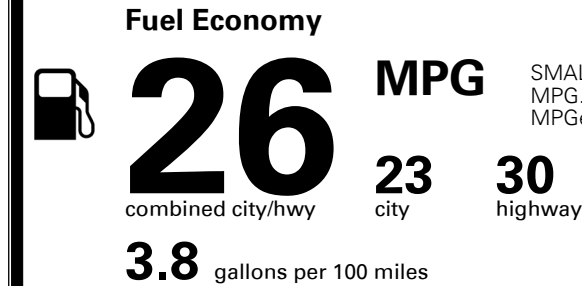

\$ 1,325.00

TOTAL MANUFACTURER'S SUGGESTED RETAIL PRICE ▶

\$ 37,985.00

*Additional terms and conditions apply.

**Kia Connect may be currently unavailable for Model Year 2022 and newer vehicles sold or purchased in Massachusetts; please see owners.kia.com for updates on availability.

TOTAL ADDITIONAL WEIGHT: 6.6

EPA DOT Fuel Economy and Environment

Gasoline Vehicle

SMALL SUVs range from 14 to 123 MPG. The best vehicle rates 140 MPGe.

You spend \$750 more in fuel costs over 5 years compared to the average new vehicle.