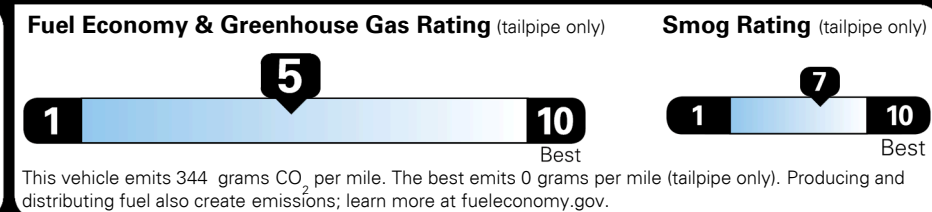

Actual results will vary for many reasons, including driving conditions and how you drive and maintain your vehicle. The average new vehicle gets 28 MPG and costs $9,750 to fuel over 5 years. Cost estimates are based on 15,000 miles per year at $ 3.60 per gallon. MPGe is miles per gasoline gallon equivalent. Vehicle emissions are a significant cause of climate change and smog.

fueleconomy.gov

Calculate personalized estimates and compare vehicles

GOVERNMENT 5-STAR SAFETY RATINGS

Overall Vehicle Score		Not Rated
Based on the combined rating of frontal, side and rollover. Should ONLY be compared to other vehicles of similar size and weight.		
Frontal	Driver	★ ★ ★ ★ ★
Crash	Passenger	★ ★ ★ ★ ★
Based on the risk of injury in a frontal impact. Should ONLY be compared to other vehicles of similar size and weight.		
Side	Front seat	Not Rated
Crash	Rear seat	Not Rated
Star ratings based on the risk of injury in a side impact.		
Rollover		★ ★ ★ ★
Star ratings based on the risk of rollover in a single-vehicle crash.		

Star ratings range from 1 to 5 stars (★★★★★) with 5 being the highest.
Source: National Highway Traffic Safety Administration (NHTSA).
www.safercar.gov or 1-888-327-4236

Manufacturer's suggested retail price includes Manufacturer's recommended pre-delivery service. License and title fees, state and local taxes and other dealer installed options and accessories are not included in the manufacturer's suggested retail price.

PARTS CONTENT INFORMATION

FOR VEHICLES IN THIS CAR LINE U.S./CANADIAN PARTS CONTENT: 55 %

MAJOR SOURCES OF FOREIGN PARTS: KOREA: 30%

NOTE: PARTS CONTENT DOES NOT INCLUDE FINAL ASSEMBLY, DISTRIBUTION, OR OTHER NON-PARTS COSTS.

FOR THIS VEHICLE FINAL ASSEMBLY POINT: WEST POINT, GA, USA

COUNTRY OF ORIGIN
ENGINE: USA
TRANSMISSION: USA