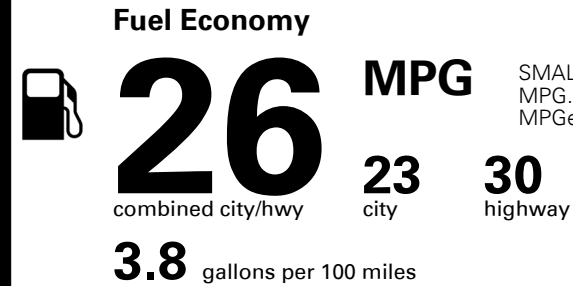

MSRP INCLUDING OPTIONS

\$ 37,585.00

INLAND FREIGHT AND HANDLING

\$ 1,375.00

TOTAL MANUFACTURER'S SUGGESTED RETAIL PRICE ▶

\$ 38,960.00

TOTAL ADDITIONAL WEIGHT: 24.6

*Additional terms and conditions apply.
 **Kia Connect may be currently unavailable for Model Year 2022 and newer vehicles sold or purchased in Massachusetts; please see owners.kia.com for updates on availability.
 NOTE: When you purchase this vehicle, Kia America, Inc. collects personal information you provide to the dealership. For information on our collection and use of personal information and your rights, please see our Privacy Policy on www.kia.com.

EPA DOT Fuel Economy and Environment

Gasoline Vehicle

SMALL SUVs range from 14 to 118 MPG. The best vehicle rates 140 MPGe.

You spend \$750 more in fuel costs over 5 years compared to the average new vehicle.