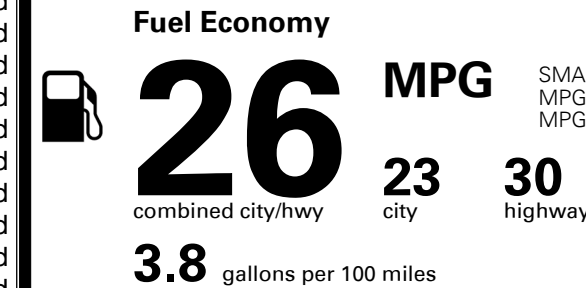

EPA DOT Fuel Economy and Environment

Gasoline Vehicle

SMALL SUVs range from 14 to 123 MPG. The best vehicle rates 140 MPGe.

You spend $750 more in fuel costs over 5 years compared to the average new vehicle.

Annual fuel cost $2,100

Fuel Economy & Greenhouse Gas Rating (tailpipe only) **Smog Rating** (tailpipe only)