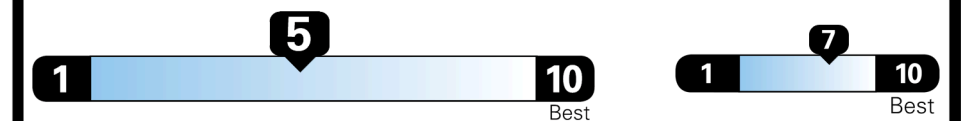

This vehicle emits 344 grams CO₂ per mile. The best emits 0 grams per mile (tailpipe only). Producing and distributing fuel also create emissions; learn more at [fueleconomy.gov](https://www.fueleconomy.gov).

Actual results will vary for many reasons, including driving conditions and how you drive and maintain your vehicle. The average new vehicle gets 28 MPG and costs $9,750 to fuel over 5 years. Cost estimates are based on 15,000 miles per year at $ 3.60 per gallon. MPGe is miles per gasoline gallon equivalent. Vehicle emissions are a significant cause of climate change and smog.

fueleconomy.gov

Calculate personalized estimates and compare vehicles

GOVERNMENT 5-STAR SAFETY RATINGS

PARTS CONTENT INFORMATION

Overall Vehicle Score	Not Rated	
Based on the combined rating of frontal, side and rollover. Should ONLY be compared to other vehicles of similar size and weight.		
Frontal	Driver	★★★★★
Crash	Passenger	★★★★★
Based on the risk of injury in a frontal impact. Should ONLY be compared to other vehicles of similar size and weight.		
Side	Front seat	Not Rated
Crash	Rear seat	Not Rated
Star ratings based on the risk of injury in a side impact.		
Rollover	★★★★★	
Star ratings based on the risk of rollover in a single-vehicle crash.		

FOR VEHICLES IN THIS CAR LINE U.S./CANADIAN PARTS CONTENT: 55 %

MAJOR SOURCES OF FOREIGN PARTS: KOREA: 30%

NOTE: PARTS CONTENT DOES NOT INCLUDE FINAL ASSEMBLY, DISTRIBUTION, OR OTHER NON-PARTS COSTS.

Star ratings range from 1 to 5 stars (★★★★★) with 5 being the highest.
Source: National Highway Traffic Safety Administration (NHTSA).
www.safercar.gov or 1-888-327-4236

FOR THIS VEHICLE FINAL ASSEMBLY POINT: WEST POINT, GA, USA

Manufacturer's suggested retail price includes Manufacturer's recommended pre-delivery service. License and title fees, state and local taxes and other dealer installed options and accessories are not included in the manufacturer's suggested retail price.

COUNTRY OF ORIGIN
ENGINE: USA
TRANSMISSION: USA