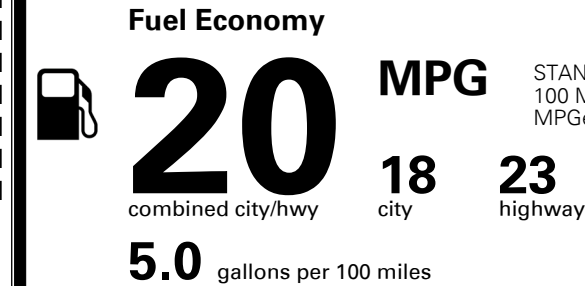

MSRP INCLUDING OPTIONS \$ 48,515.00

INLAND FREIGHT AND HANDLING \$ 1,415.00

TOTAL MANUFACTURER'S SUGGESTED RETAIL PRICE ▶ \$ 49,930.00

TOTAL ADDITIONAL WEIGHT: 75.1

EPA DOT Fuel Economy and Environment

Gasoline Vehicle

STANDARD SUVs range from 11 to 100 MPG. The best vehicle rates 140 MPGe.

You spend \$3,500 more in fuel costs over 5 years compared to the average new vehicle.

Annual fuel cost \$2,600

Fuel Economy & Greenhouse Gas Rating (tailpipe only) **Smog Rating** (tailpipe only)