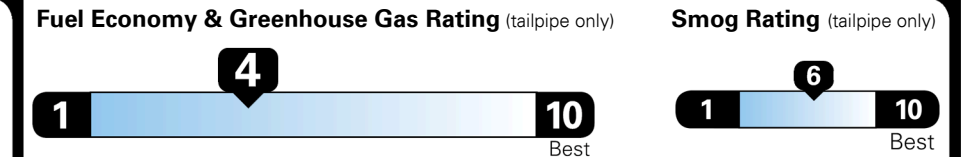

This vehicle emits 442 grams CO₂ per mile. The best emits 0 grams per mile (tailpipe only). Producing and distributing fuel also create emissions; learn more at fueleconomy.gov.

Actual results will vary for many reasons, including driving conditions and how you drive and maintain your vehicle. The average new vehicle gets 28 MPG and costs $9,750 to fuel over 5 years. Cost estimates are based on 15,000 miles per year at $ 3.60 per gallon. MPGe is miles per gasoline gallon equivalent. Vehicle emissions are a significant cause of climate change and smog.

fueleconomy.gov

Calculate personalized estimates and compare vehicles

GOVERNMENT 5-STAR SAFETY RATINGS

Overall Vehicle Score ★ ★ ★ ★ ★

Based on the combined rating of frontal, side and rollover. Should ONLY be compared to other vehicles of similar size and weight.

Frontal Driver ★ ★ ★ ★

Crash Passenger ★ ★ ★ ★

Based on the risk of injury in a frontal impact. Should ONLY be compared to other vehicles of similar size and weight.

Side Front seat ★ ★ ★ ★ ★

Crash Rear seat ★ ★ ★ ★ ★

Star ratings based on the risk of injury in a side impact.

Rollover ★ ★ ★ ★

Star ratings based on the risk of rollover in a single-vehicle crash.

Star ratings range from 1 to 5 stars (★★★★★) with 5 being the highest.

Source: National Highway Traffic Safety Administration (NHTSA).

www.safercar.gov or 1-888-327-4236

Manufacturer's suggested retail price includes Manufacturer's recommended pre-delivery service. License and title fees, state and local taxes and other dealer installed options and accessories are not included in the manufacturer's suggested retail price.

PARTS CONTENT INFORMATION

FOR VEHICLES IN THIS CAR LINE U.S./CANADIAN PARTS CONTENT: 60 %

MAJOR SOURCES OF FOREIGN PARTS: KOREA: 30%

NOTE: PARTS CONTENT DOES NOT INCLUDE FINAL ASSEMBLY, DISTRIBUTION, OR OTHER NON-PARTS COSTS.

FOR THIS VEHICLE FINAL ASSEMBLY POINT: WEST POINT, GA, USA

COUNTRY OF ORIGIN

ENGINE: KOREA

TRANSMISSION: USA