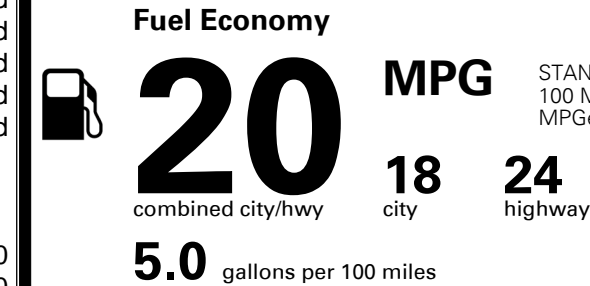

MSRP INCLUDING OPTIONS

\$ 47,100.00

INLAND FREIGHT AND HANDLING

\$ 1,395.00

TOTAL MANUFACTURER'S SUGGESTED RETAIL PRICE ▶

\$ 48,495.00

TOTAL ADDITIONAL WEIGHT: 12.0

*Additional terms and conditions apply.

EPA DOT Fuel Economy and Environment

Gasoline Vehicle

STANDARD SUVs range from 11 to 100 MPG. The best vehicle rates 140 MPGe.

You spend
\$3,750
 more in fuel costs
 over 5 years
 compared to the
 average new vehicle.