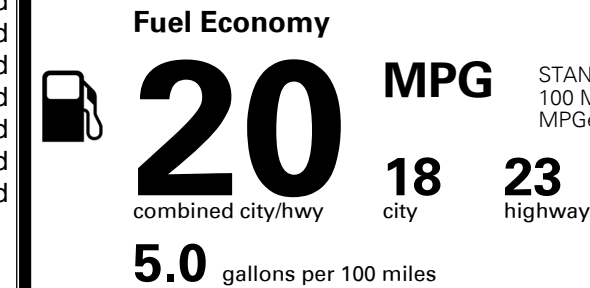

EPA DOT Fuel Economy and Environment

Gasoline Vehicle

STANDARD SUVs range from 11 to 100 MPG. The best vehicle rates 140 MPGe.

You spend
$3,500
more in fuel costs
over 5 years
compared to the
average new vehicle.

Annual fuel cost
$2,600

Fuel Economy & Greenhouse Gas Rating (tailpipe only) Smog Rating (tailpipe only)