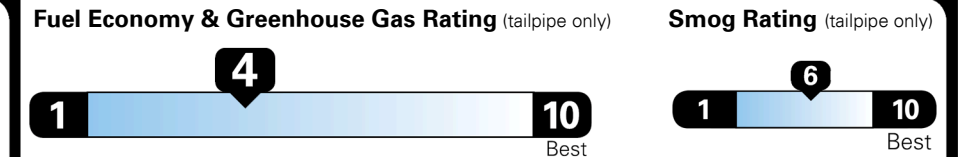

This vehicle emits 442 grams CO₂ per mile. The best emits 0 grams per mile (tailpipe only). Producing and distributing fuel also create emissions; learn more at fueleconomy.gov.

Actual results will vary for many reasons, including driving conditions and how you drive and maintain your vehicle. The average new vehicle gets 28 MPG and costs $9,750 to fuel over 5 years. Cost estimates are based on 15,000 miles per year at $ 3.60 per gallon. MPGe is miles per gasoline gallon equivalent. Vehicle emissions are a significant cause of climate change and smog.

fueleconomy.gov

Calculate personalized estimates and compare vehicles

GOVERNMENT 5-STAR SAFETY RATINGS

Overall Vehicle Score ★ ★ ★ ★ ★

Based on the combined rating of frontal, side and rollover. Should ONLY be compared to other vehicles of similar size and weight.

Frontal	Driver	★ ★ ★ ★
Crash	Passenger	★ ★ ★ ★

Based on the risk of injury in a frontal impact. Should ONLY be compared to other vehicles of similar size and weight.

Side	Front seat	★ ★ ★ ★ ★
Crash	Rear seat	★ ★ ★ ★ ★

Star ratings based on the risk of injury in a side impact.

Rollover ★ ★ ★ ★

Star ratings based on the risk of rollover in a single-vehicle crash.

Star ratings range from 1 to 5 stars (★★★★★) with 5 being the highest.

Source: National Highway Traffic Safety Administration (NHTSA).

www.safercar.gov or 1-888-327-4236

Manufacturer's suggested retail price includes Manufacturer's recommended pre-delivery service. License and title fees, state and local taxes and other dealer installed options and accessories are not included in the manufacturer's suggested retail price.

PARTS CONTENT INFORMATION

FOR VEHICLES IN THIS CAR LINE U.S./CANADIAN PARTS CONTENT: 60 %

MAJOR SOURCES OF FOREIGN PARTS: KOREA: 30%

NOTE: PARTS CONTENT DOES NOT INCLUDE FINAL ASSEMBLY, DISTRIBUTION, OR OTHER NON-PARTS COSTS.

FOR THIS VEHICLE FINAL ASSEMBLY POINT: WEST POINT, GA, USA

COUNTRY OF ORIGIN

ENGINE (MOTOR): KOREA

TRANSMISSION: USA