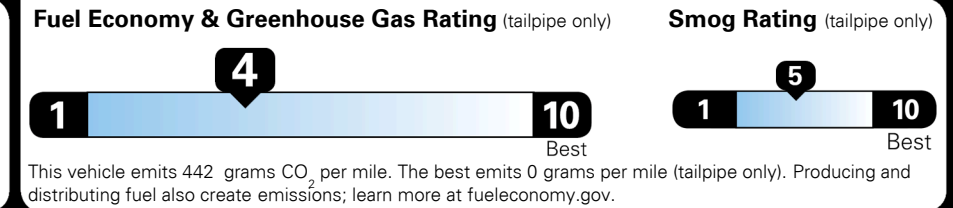

Actual results will vary for many reasons, including driving conditions and how you drive and maintain your vehicle. The average new vehicle gets 28 MPG and costs $9,500 to fuel over 5 years. Cost estimates are based on 15,000 miles per year at $ 3.50 per gallon. MPGe is miles per gasoline gallon equivalent. Vehicle emissions are a significant cause of climate change and smog.

fueleconomy.gov

Calculate personalized estimates and compare vehicles

GOVERNMENT 5-STAR SAFETY RATINGS

Overall Vehicle Score ★ ★ ★ ★ ★

Based on the combined rating of frontal, side and rollover. Should ONLY be compared to other vehicles of similar size and weight.

Frontal Driver ★ ★ ★ ★

Crash Passenger ★ ★ ★ ★

Based on the risk of injury in a frontal impact. Should ONLY be compared to other vehicles of similar size and weight.

Side Front seat ★ ★ ★ ★ ★

Crash Rear seat ★ ★ ★ ★ ★

Star ratings based on the risk of injury in a side impact.

Rollover ★ ★ ★ ★

Star ratings based on the risk of rollover in a single-vehicle crash.

Star ratings range from 1 to 5 stars (★★★★★) with 5 being the highest.

Source: National Highway Traffic Safety Administration (NHTSA).

www.safercar.gov or 1-888-327-4236

Manufacturer's suggested retail price includes Manufacturer's recommended pre-delivery service. License and title fees, state and local taxes and other dealer installed options and accessories are not included in the manufacturer's suggested retail price.

PARTS CONTENT INFORMATION

FOR VEHICLES IN THIS CAR LINE U.S./CANADIAN PARTS CONTENT: 60 %

MAJOR SOURCES OF FOREIGN PARTS: KOREA: 30%

NOTE: PARTS CONTENT DOES NOT INCLUDE FINAL ASSEMBLY, DISTRIBUTION, OR OTHER NON-PARTS COSTS.

FOR THIS VEHICLE FINAL ASSEMBLY POINT: WEST POINT, GA, USA

COUNTRY OF ORIGIN

ENGINE (MOTOR): KOREA

TRANSMISSION: USA