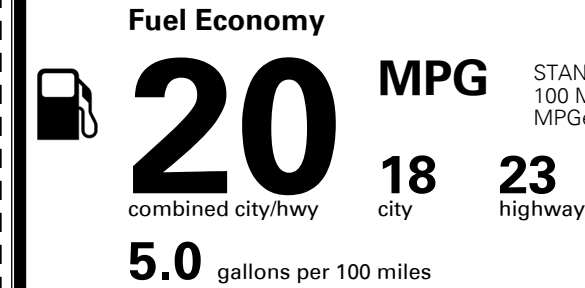

EPA DOT Fuel Economy and Environment

Gasoline Vehicle

STANDARD SUVs range from 11 to 100 MPG. The best vehicle rates 140 MPGe.

You spend
$3,500
more in fuel costs
over 5 years
compared to the
average new vehicle.

Annual fuel cost
$2,600