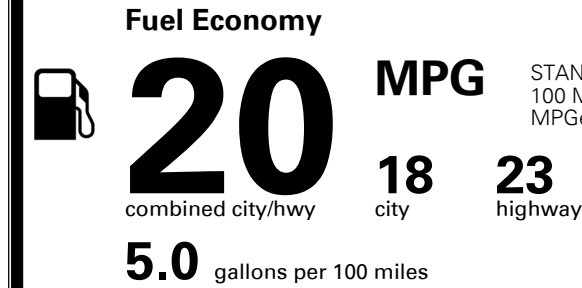

EPA DOT Fuel Economy and Environment

Gasoline Vehicle

STANDARD SUVs range from 11 to 100 MPG. The best vehicle rates 140 MPGe.

You spend
$3,500
more in fuel costs
over 5 years
compared to the
average new vehicle.

Annual fuel cost
$2,600