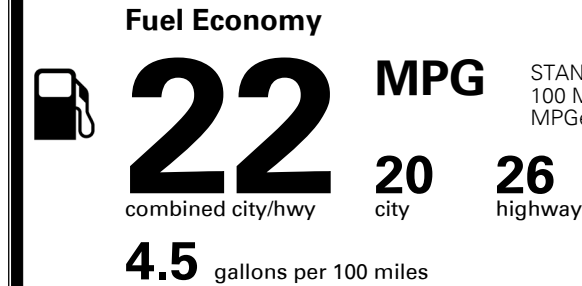

MSRP INCLUDING OPTIONS

\$ 39,760.00

INLAND FREIGHT AND HANDLING

\$ 1,395.00

TOTAL MANUFACTURER'S SUGGESTED RETAIL PRICE ▶

\$ 41,155.00

*Additional terms and conditions apply.

**Kia Connect may be currently unavailable for Model Year 2022 and newer vehicles sold or purchased in Massachusetts; please see owners.kia.com for updates on availability.

TOTAL ADDITIONAL WEIGHT: 13.4

EPA DOT Fuel Economy and Environment

Gasoline Vehicle

STANDARD SUVs range from 11 to 100 MPG. The best vehicle rates 140 MPGe.

You spend
\$2,500
 more in fuel costs
 over 5 years
 compared to the
 average new vehicle.