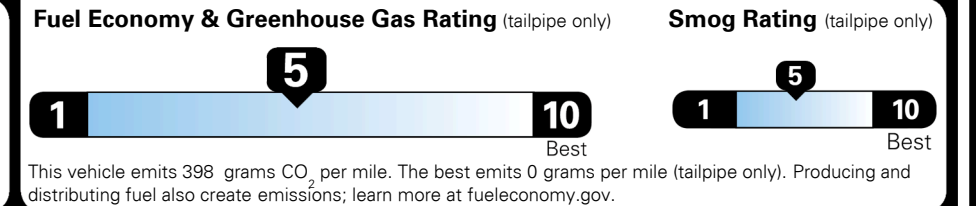

\$235.00
 \$180.00

MSRP INCLUDING OPTIONS

\$ 39,805.00

INLAND FREIGHT AND HANDLING

\$ 1,495.00

TOTAL MANUFACTURER'S SUGGESTED RETAIL PRICE ▶

\$ 41,300.00

TOTAL ADDITIONAL WEIGHT: 18.8

EPA DOT Fuel Economy and Environment

Gasoline Vehicle

You spend \$2,500 more in fuel costs over 5 years compared to the average new vehicle.

Annual fuel cost \$2,400

Actual results will vary for many reasons, including driving conditions and how you drive and maintain your vehicle. The average new vehicle gets 28 MPG and costs \$9,500 to fuel over 5 years. Cost estimates are based on 15,000 miles per year at \$ 3.50 per gallon. MPGe is miles per gasoline gallon equivalent. Vehicle emissions are a significant cause of climate change and smog.