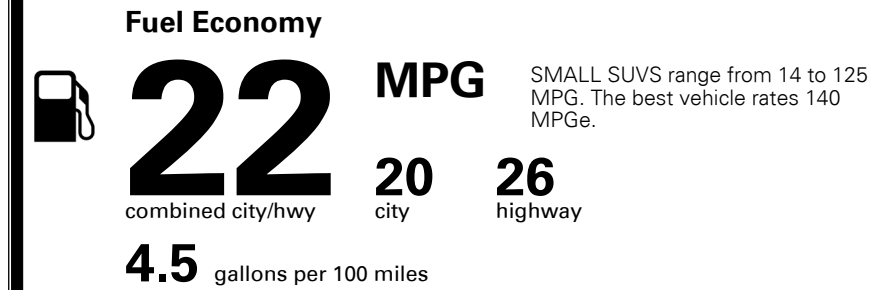

EPA DOT Fuel Economy and Environment

Gasoline Vehicle

You spend $2,500 more in fuel costs over 5 years compared to the average new vehicle.

Annual fuel cost $2,400