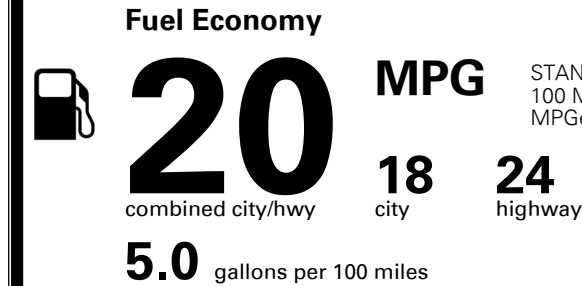

MSRP INCLUDING OPTIONS

\$ 41,760.00

INLAND FREIGHT AND HANDLING

\$ 1,395.00

TOTAL MANUFACTURER'S SUGGESTED RETAIL PRICE ▶

\$ 43,155.00

*Additional terms and conditions apply.

**Kia Connect may be currently unavailable for Model Year 2022 and newer vehicles sold or purchased in Massachusetts; please see owners.kia.com for updates on availability.

TOTAL ADDITIONAL WEIGHT: 13.4

EPA DOT Fuel Economy and Environment

Gasoline Vehicle

STANDARD SUVs range from 11 to 100 MPG. The best vehicle rates 140 MPGe.

You spend
\$3,750
 more in fuel costs
 over 5 years
 compared to the
 average new vehicle.